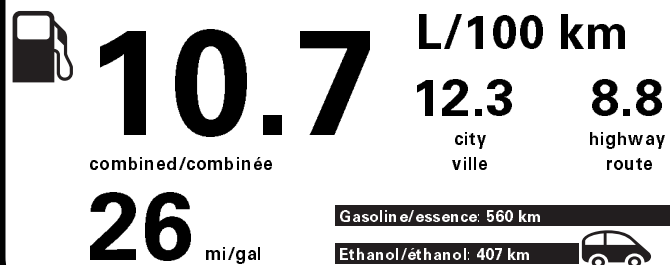

HH023 N RE52X 820 000002 08 02 17

Canada

ENERGUIDE

E85 Gasoline-Ethanol Vehicle
Véhicule à essence-éthanol

Fuel Consumption / Consommation de carburant

Annual fuel COST
for an annual distance of 20,000 km, and an average fuel price of \$0.98 per litre