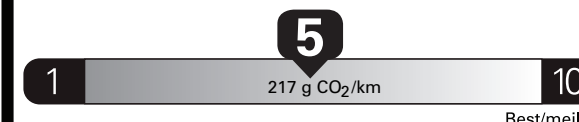

Annual fuel **COST**
for an annual distance of 20,000 km, and an average fuel price of $1.25 per litre

$ 2 300

Coût annuel en carburant

pour une distance annuelle de 20 000 km, et un prix moyen du carburant de 1,25 $ par litre

Small SUVs range from /
Les petites VUS font entre

2.0 - 14.6 L_e/100 km

L_e is gasoline litre equivalent
L_e signifie litre équivalent d'essence

Carbon Dioxide Rating / Indice de dioxyde de carbone

Tailpipe emissions only / Émissions du tuyau d'échappement seulement

Smog Rating / Indice de Smog