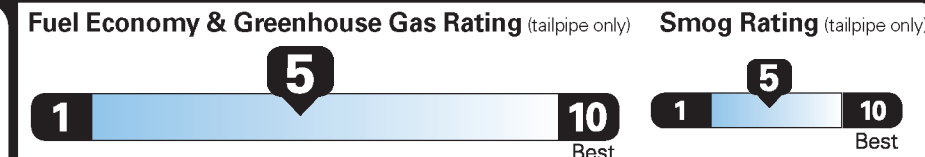

FUNCTIONAL

- AUTO START STOP TECH
- B&O PLAY™ PREMIUM AUDIO
- BLIS (BLIND SPOT INFO SYS)
- BRAKES, 4-WHEEL DISC/ABS
- HILL START ASSIST
- INTELLIGENT ACCESS W/PUSH BUTTON START
- MYKEY®
- POWER STEERING W/EPAS
- REAR VIEW CAMERA
- SIRIUSXM® - SVC N/A AK&HI
- SYNC@3 W/8" TOUCHSCREEN
- VOICE ACTIVATED NAVIGATION

SAFETY/SECURITY

- ADVANCETRAC WITH RSC
- AIRBAG-DRIVER/PASS KNEE
- AIRBAGS - DUAL STAGE FRONT
- AIRBAGS - FRONT SEAT MOUNTED SIDE IMPACT
- AIRBAGS - SAFETY CANOPY
- FRT-PASS SENSING SYSTEM
- INDIV TIRE PRESS MONIT SYS
- LATCH CHILD SAFETY SYSTEM
- PERIMETER ALARM
- SOS POST CRASH ALERT SYS

WARRANTY

- 3YR/36,000 BUMPER / BUMPER
- 5YR/60,000 POWERTRAIN
- 5YR/60,000 ROADSIDE ASSIST

INCLUDED ON THIS VEHICLE

(MSRP)

OPTIONAL EQUIPMENT/OTHER

- 2018 MODEL YEAR
- WHITE PLATINUM MET TRI-COAT 595.00
- .EQUIPMENT GROUP 400A
- .17" PREM PNTD MACH ALUM WHLS
- .P205/50R17 A/S BSW TIRES
- 50 STATE EMISSIONS NO CHARGE
- FRONT LICENSE PLATE BRACKET NO CHARGE

PRICE INFORMATION

BASE PRICE	$27,240.00
TOTAL OPTIONS/OTHER	595.00
TOTAL VEHICLE & OPTIONS/OTHER	27,835.00
DESTINATION & DELIVERY	995.00

EPA DOT Fuel Economy and Environment

Gasoline Vehicle

Fuel Economy

25 MPG combined city/hwy

23 MPG city

29 MPG highway

Small SUVs range from 18 to 37 MPG. The best vehicle rates 136 MPGe.

4.0 gallons per 100 miles

You spend **$500** more in fuel costs over 5 years compared to the average new vehicle.

Annual fuel cost **$1,450**

This vehicle emits 353 grams CO₂ per mile. The best emits 0 grams per mile (tailpipe only). Producing and distributing fuel also create emissions; learn more at fueleconomy.gov.

Actual results will vary for many reasons, including driving conditions and how you drive and maintain your vehicle. The average new vehicle gets 27 MPG and costs $6,750 to fuel over 5 years. Cost estimates are based on 15,000 miles per year at $2.40 per gallon. MPGe is miles per gasoline gallon equivalent. Vehicle emissions are a significant cause of climate change and smog.

fueleconomy.gov

Calculate personalized estimates and compare vehicles

GOVERNMENT 5-STAR SAFETY RATINGS

Overall Vehicle Score Not Rated

Based on the combined ratings of frontal, side and rollover. Should ONLY be compared to other vehicles of similar size and weight.

Frontal Crash	Driver Passenger	Not Rated

Based on the risk of injury in a frontal impact. Should ONLY be compared to other vehicles of similar size and weight.

Side Crash	Front seat Rear seat	Not Rated

Based on the risk of injury in a side impact.

Rollover Not Rated

Based on the risk of rollover in a single-vehicle crash.

Star ratings range from 1 to 5 stars (★★★★★), with 5 being the highest. Source: National Highway Traffic Safety Administration (NHTSA). www.safercar.gov or 1-888-327-4236

SYNC® CONNECT POWERED BY FORDPASS™

1. With a SYNC Connect-equipped vehicle, you can use FordPass to:
2. Remotely start, lock and unlock your vehicle.
   - Schedule specific times to remotely start your vehicle.
   - Locate your parked vehicle.
   - Check vehicle fuel level and approximate mileage from your smartphone.
   - Set up your vehicle's complimentary 3 month or 3GB Wi-Fi® hotspot trial.

Learn more at FordPass.com
SYNC Connect includes service for five years from the vehicle sale date as recorded by the dealer.

Scan this code to experience this vehicle or text MAJC195115 to 48028

or Visit ford.com/windowsticker

Standard messaging & data plan rates may apply.

	RAMP ONE		TOTAL MSRP $28,830.00
	CA4C		
	RAMP TWO	FINAL ASSEMBLY PLANT	This label is affixed pursuant to the Federal Automobile Information Disclosure Act. Gasoline, License, and Title Fees, State and Local taxes are not included. Dealer installed options or accessories are not included unless listed above.
		CHENNAI	
	METHOD OF TRANSP.	ITEM #: 71-0744 O/T 4C	SPECIAL ORDER
	CONVOY	JB163 N RA32XX 815 000584 02 16 18