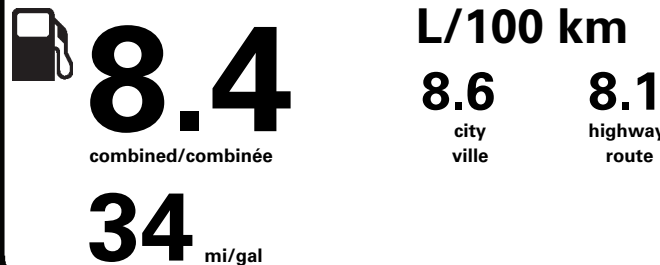

SAFETY/SECURITY

- ADVANCETRAC W/ ROLL STABILITY CONTROL
- AIRBAGS, DRIVER & PASS
- LATCH CHILD RESTRAINT SYS
- SAFETY CANOPY
- SECURILOCK ANTI-THEFT SYS
- SOS POST CRASH ALERT SYST
- TIRE PRESSURE MONITOR SYS

WARRANTY

- 3 YR/60,000 KM BASIC
- 5YEAR/100,000 KM POWERTRAIN
- ROADSIDE ASSISTANCE 24 HRS

INCLUDED ON THIS VEHICLE

(MSRP)*

OPTIONAL EQUIPMENT/OTHER

2019 MODEL YEAR	
FEDERAL EXCISE TAX	100.00
EQUIPMENT GROUP 200A	
50 STATE EMISSIONS	NO CHARGE
REMOTE START *DLR INSTLD ACCY	520.00

PRICE INFORMATION

BASE PRICE	$25,449.00
TOTAL OPTIONS/OTHER	620.00
TOTAL VEHICLE & OPTIONS/OTHER	26,069.00
DESTINATION & DELIVERY	1,790.00

"THIS VEH. NOT INTENDED FOR SALE OR REGISTRATION IN US" RETAIL PRICES EXCLUDE GST/HST

TOTAL MSRP $27,859.00

* MANUFACTURER'S SUGGESTED RETAIL PRICE = MSRP
* NOTE: THIS PRICE HAS BEEN DEVELOPED AS A GUIDE. DEALERS MAY SELL FOR LESS AND ARE NOT UNDER ANY OBLIGATION TO ACCEPT THIS SUGGESTED RETAIL PRICE.

SOLD TO/VENDU A Heartland Ford Sales Inc. 101 Southridge Boulevard Fort Saskatchewan AB CAN T8L 0P6	B60 274	RAMP ONE/ TERMINAL UN CA67	DEALER NO./CONCESSIONNAIRE B60 274
SHIP TO (IF OTHER THAN SOLD TO) / EXPEDIER A (SI AUTRE QUE L'ACHETEUR)		RAMP TWO/ TERMINAL DEUX	FINAL ASSEMBLY PLANT/ USINE DE MONTAGE CHENNAI
SHIP THROUGH/EXPEDIER VIA	METHOD OF TRANSP / MODE DE TRANSPORT CONVOY	ITEM #: B6-G208 O/T 2	KA033 N RE52X 920 000765 01 03 19

Fuel Consumption / Consommation de carburant

Annual fuel COST
for an annual distance of 20,000 km, and an average fuel price of $1.02 per litre

$ 1 714

Coût annuel en carburant

pour une distance annuelle de 20 000 km, et un prix moyen du carburant de 1,02 $ par litre

Small SUVs range from /
Les petites VUS font entre

6.3 - 13.4 L_e/100 km

L_e is gasoline litre equivalent
L_e signifie litre équivalent d'essence

Carbon Dioxide Rating / Indice de dioxyde de carbone

Tailpipe emissions only / Émissions du tuyau d'échappement seulement

Smog Rating / Indice de Smog

Estimates are based on Government of Canada approved criteria and testing methods. Vehicle's actual fuel consumption will vary.

Estimations établies selon des méthodes d'essai et des critères approuvés par le gouvernement du Canada. La consommation de carburant réelle du véhicule variera.

For more information visit

vehicles.nrcan.gc.ca

Pour plus d'information visitez

vehicules.nrcan.gc.ca

**U.S. GOVERNMENT SAFETY RATINGS
COTES DE SÉCURITÉ DU GOUVERNEMENT AMÉRICAIN**

Overall Vehicle Score /
Cote globale du véhicule ★ ★ ★ ★

Frontal Crash / Collision frontale
Driver / Conducteur ★ ★ ★ ★
Passenger / Passager ★ ★ ★ ★

Side Crash / Collision latérale
Front seat / Siège avant ★ ★ ★ ★ ★
Rear seat / Siège arrière ★ ★ ★ ★ ★

Rollover / Capotage ★ ★ ★

Star ratings range from 1 to 5 stars (★★★★★), with 5 being the highest.
Les cotes varient de 1 à 5 étoiles (★★★★★), 5 étant la cote la plus élevée.

Source: U.S. National Highway Traffic Safety Administration
For more information / Pour de plus amples renseignements
www.safercar.gov

MAJ3S2GE9KC265317

Scan code not operational at this time

FOR PLANT USE ONLY

Insist on Ford Protect! The only extended service plan fully backed by Ford and honored at every Ford dealership in the US and Canada. See your Ford dealer for additional details, or visit www.ford.ca for more information.

Personalize your vehicle with Ford Custom Accessories. Genuine Ford Accessories are engineered for your vehicle and can be included under the Ford New Vehicle Limited Warranty. Certain conditions, limitations and exclusions apply. See your Dealer for details.