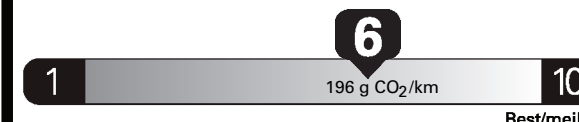

Annual fuel COST
for an annual distance of 20,000 km, and an average fuel price of $1.02 per litre

$ 1 714

Coût annuel en carburant

pour une distance annuelle de 20 000 km, et un prix moyen du carburant de 1,02 $ par litre

Small SUVs range from /
Les petites VUS font entre

3.1 - 13.2 L_e/100 km

L_e is gasoline litre equivalent
L_e signifie litre équivalent d'essence

Carbon Dioxide Rating / Indice de dioxyde de carbone

Tailpipe emissions only / Émissions du tuyau d'échappement seulement

Smog Rating / Indice de Smog