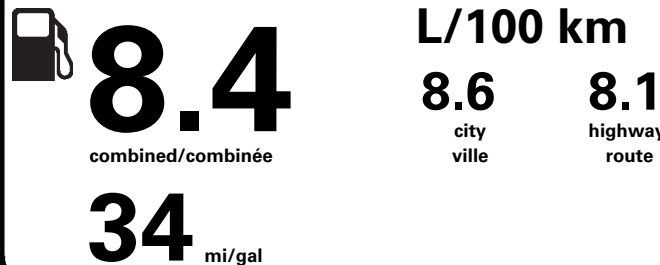

Gasoline Vehicle
Véhicule à essence

Fuel Consumption / Consommation de carburant

Annual fuel COST
for an annual distance of 20,000 km, and an average fuel price of \$1.02 per litre

\$ 1 714

Coût annuel en carburant