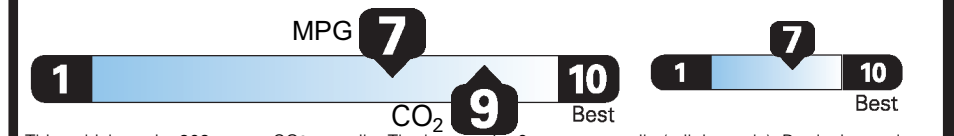

Driving Range

Annual fuel cost \$1,500

Fuel Economy & Greenhouse Gas Rating (tailpipe only) Smog Rating (tailpipe only)

Actual results will vary for many reasons, including driving conditions and how you drive and maintain your vehicle. The average new vehicle gets 27 MPG and costs \$7,500 to fuel over 5 years. Cost estimates are based on 15,000 miles per year at \$2.70 per gallon and \$.13 per kW-hr. This is a dual fueled automobile. MPGe is miles per gasoline gallon equivalent. Vehicle emissions are a significant cause of climate change and smog.