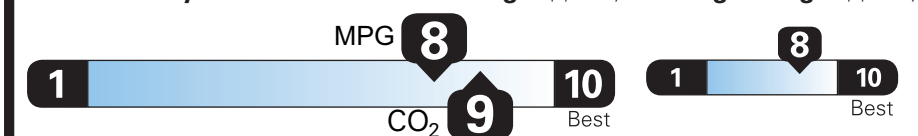

Fuel Economy & Greenhouse Gas Rating (tailpipe only)

Actual results will vary for many reasons, including driving conditions and how you drive and maintain your vehicle. The average new vehicle gets 28 MPG and costs $9,750 to fuel over 5 years.

fueleconomy.gov

Calculate personalized estimates and compare vehicles

GOVERNMENT 5-STAR SAFETY RATINGS

Overall Vehicle Score Not Rated

Based on the combined ratings of frontal, side and rollover. Should ONLY be compared to other vehicles of similar size and weight.

Frontal Crash Driver Passenger ★★★★★

Based on the risk of injury in a frontal impact. Should ONLY be compared to other vehicles of similar size and weight.

Side Crash Front seat Rear seat ★★★★★

Based on the risk of injury in a side impact.

Rollover Not Rated

Based on the risk of rollover in a single-vehicle crash.

Star ratings range from 1 to 5 stars (★★★★★), with 5 being the highest. Source: National Highway Traffic Safety Administration (NHTSA). www.safercar.gov or 1-888-327-4236

THE LINCOLN WAY™ APP

Your Dashboard of Services & Features

- Download the Lincoln Way app* and you can:
  Remotely start, lock and unlock your vehicle
  Locate your vehicle and check approximate fuel range
  Receive vehicle health alerts

The Lincoln Connect™ modem is active and sending vehicle data (e.g., diagnostics) to Lincoln. See in-vehicle Settings for connectivity options.

Lincoln Protect™

Insist on Lincoln Protect! The only extended service plan fully backed by Lincoln and honored at every Lincoln dealership in the U.S., Canada and Mexico. See your Lincoln dealer or visit www.LincolnOwner.com

WARNING: Operating, servicing and maintaining a passenger vehicle, pickup truck, van, or off-road vehicle can expose you to chemicals including engine exhaust, carbon monoxide, phthalates, and lead, which are known to the State of California to cause cancer and birth defects or other reproductive harm. To minimize exposure, avoid breathing exhaust, do not idle the engine except as necessary, service your vehicle in a well-ventilated area and wear gloves or wash your hands frequently when servicing your vehicle. For more information go to www.P65Warnings.ca.gov/passenger-vehicle.

SCAN OR TEXT 5LRUL14962 TO 59173

Msg & Data rates may apply. Text HELP for help

www.lincoln.com/help/privacy-terms/

Table with 2 columns: RAMP ONE, RAMP TWO. Rows include CH18, CONVOY, ITEM #: 63-3120 O/T 2

TOTAL MSRP $59,010.00

LINCOLN AUTOMOTIVE FINANCIAL SERVICES

Whether you decide to lease or finance your vehicle, you'll find the choices that are right for you. See your Lincoln Dealer for details or visit www.lincolnaf.com.

This label is affixed pursuant to the Federal Automobile Information Disclosure Act. Gasoline, License, and Title Fees, State and Local taxes are not included. Dealer installed options or accessories are not included unless listed above.

RD081 N RD 2X 435 000251 04 08 24