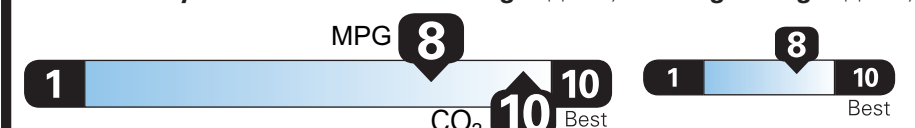

Fuel Economy & Greenhouse Gas Rating (tailpipe only) **Smog Rating** (tailpipe only)

This vehicle emits 121 grams CO₂ per mile. The best emits 0 grams per mile (tailpipe only). Producing and distributing fuel and electricity also create emissions; learn more at fueleconomy.gov.

Actual results will vary for many reasons, including driving conditions and how you drive and maintain your vehicle. The average new vehicle gets 28 MPG and costs $8,000 to fuel over 5 years. Cost estimates are based on 15,000 miles per year at $2.95 per gallon and $14 per kW-hr. This is a dual fueled automobile. MPGe is miles per gasoline gallon equivalent. Vehicle emissions are a significant cause of climate change and smog.

fueleconomy.gov

Calculate personalized estimates and compare vehicles

GOVERNMENT 5-STAR SAFETY RATINGS

Overall Vehicle Score Not Rated

Based on the combined ratings of frontal, side and rollover. Should ONLY be compared to other vehicles of similar size and weight.

Frontal Crash	Driver	★★★★
	Passenger	★★★★★

Based on the risk of injury in a frontal impact. Should ONLY be compared to other vehicles of similar size and weight.

Side Crash	Front seat	★★★★★
	Rear seat	★★★★★

Based on the risk of injury in a side impact.

Rollover Not Rated

Based on the risk of rollover in a single-vehicle crash.

Star ratings range from 1 to 5 stars (★★★★★), with 5 being the highest. Source: National Highway Traffic Safety Administration (NHTSA). www.safercar.gov or 1-888-327-4236

THE LINCOLN WAY™ APP

Your Dashboard of Services & Features

1. Download the Lincoln Way app* and you can:
2. Remotely start, lock and unlock your vehicle
   - Locate your vehicle and check approximate fuel range
   - Receive vehicle health alerts

The Lincoln Connect™ modem is active and sending vehicle data (e.g., diagnostics) to Lincoln. See in-vehicle Settings for connectivity options.

Lincoln Protect™

Insist on Lincoln Protect! The only extended service plan fully backed by Lincoln and honored at every Lincoln dealership in the U.S., Canada and Mexico. See your Lincoln dealer or visit www.LincolnOwner.com

RAMP ONE	CM18	CONVOY	Whether you decide to lease or finance your vehicle, you'll find the choices that are right for you. See your Lincoln Dealer for details or visit www.lincolnafs.com.	TOTAL MSRP $54,630.00
RAMP TWO	ITEM #: 84-0040 O/T Y			
This label is affixed pursuant to the Federal Automobile Information Disclosure Act. Gasoline, License, and Title Fees, State and Local taxes are not included. Dealer installed options or accessories are not included unless listed above.			PA241 R RD 2X 325 000340 01 24 23