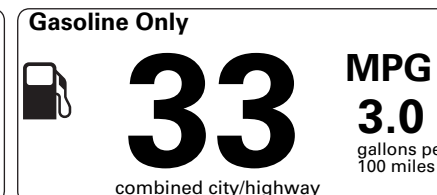

FUNCTIONAL

- 12.3" COLOR CLUSTR DISPLAY
- ADAPTIVE SUSPENSION
- BLIND SPOT INFORMATION SYS
- CABIN PARTICULATE AND ODOR FILTER
- CROSS-TRAFFIC ALERT
- INTELL ACCESS W/PUSH START
- INTEL ADAPT CRUISE CONTROL
- LANE-KEEPING SYSTEM
- LINCOLN CONNECT™ - 4G MODEM WITH WIFI CAPABILITY
- LINCOLN DRIVE MODES
- REAR PARKING SENSORS
- SYNC@4 W/EVR & 13.2" SCR N

SAFETY/SECURITY

- ADVANCETRAC™ WITH RSC
- AIR BAG - DRIVER KNEE
- AIRBAGS-DUAL-STAGE FRONT
- AIRBAGS - SIDE IMPACT / CURTAINS
- AUTO HIGH BEAMS
- PRE-COLLISION ASSIST W/AEB
- SECURILOCK® PASSIVE ANTI-THEFT SYSTEM
- SOS POST CRASH SYSTEM

WARRANTY

- 4YR/50K MILE WARRANTY
- 4YR/50K PICKUPDELIVERY SVC
- 6YR/70K MI POWERTRAIN WARR

INCLUDED ON THIS VEHICLE

(MSRP)

EQUIPMENT GROUP 300A

OPTIONAL EQUIPMENT/OTHER

225/55R19 99V A/S BSW TIRES	
ENGINE BLOCK HEATER	100.00
19" BRIGHT MACHINED ALUM WHEEL	
PREMIUM AUDIO SUBWOOFER DELETE	- 250.00
TAG 207Y973	6

PRICE INFORMATION

BASE PRICE	$53,385.00
TOTAL OPTIONS/OTHER	- 150.00
TOTAL VEHICLE & OPTIONS/OTHER	53,235.00
DESTINATION & DELIVERY	1,395.00

EPA DOT Fuel Economy and Environment

Plug-In Hybrid Vehicle Electricity-Gasoline

Fuel Economy Small SUVs range from 14 to 129 MPG. The best vehicle rates 132 MPGe.

You save $2,500
in fuel costs over 5 years compared to the average new vehicle.