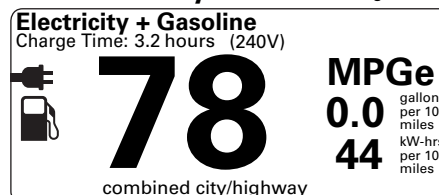

FUNCTIONAL

- 12.3" COLOR CLUSTR DISPLAY
- ADAPTIVE SUSPENSION
- BLIND SPOT INFORMATION SYS
- CABIN PARTICULATE AND ODOR FILTER
- CROSS-TRAFFIC ALERT
- INTELL ACCESS W/PUSH START
- INTEL ADAPT CRUISE CONTROL
- LANE-KEEPING SYSTEM
- LINCOLN CONNECT™ - 4G MODEM WITH WIFI CAPABILITY
- LINCOLN DRIVE MODES
- REAR PARKING SENSORS
- SYNC@4 W/EVR & 13.2" SCR N

SAFETY/SECURITY

- ADVANCETRAC™ WITH RSC
- AIR BAG - DRIVER KNEE
- AIRBAGS-DUAL-STAGE FRONT
- AIRBAGS - SIDE IMPACT / CURTAINS
- AUTO HIGH BEAMS
- PRE-COLLISION ASSIST W/AEB
- SECURILOCK® PASSIVE ANTI-THEFT SYSTEM
- SOS POST CRASH SYSTEM

WARRANTY

- 4YR/50K MILE WARRANTY
- 4YR/50K PICKUPDELIVERY SVC
- 6YR/70K MI POWERTRAIN WARR

INCLUDED ON THIS VEHICLE

(MSRP)

EQUIPMENT GROUP 300A

OPTIONAL EQUIPMENT/OTHER

225/55R19 99V A/S BSW TIRES	
ENGINE BLOCK HEATER	100.00
19" BRIGHT MACHINED ALUM WHEEL	
PREMIUM AUDIO SUBWOOFER DELETE	- 250.00
TAG 207Y973	6

PRICE INFORMATION

BASE PRICE	$53,385.00
TOTAL OPTIONS/OTHER	- 150.00
TOTAL VEHICLE & OPTIONS/OTHER	53,235.00
DESTINATION & DELIVERY	1,395.00

EPA DOT Fuel Economy and Environment

Plug-In Hybrid Vehicle Electricity-Gasoline

Fuel Economy Small SUVs range from 14 to 129 MPG. The best vehicle rates 132 MPGe.

You save $2,500
in fuel costs over 5 years compared to the average new vehicle.