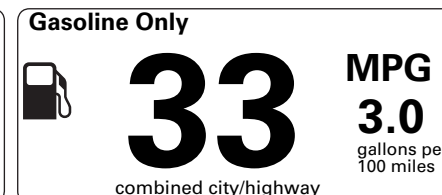

SAFETY/SECURITY

- ADVANCETRAC™ WITH RSC
- AIR BAG - DRIVER KNEE
- AIRBAGS-DUAL-STAGE FRONT
- AIRBAGS - SIDE IMPACT / CURTAINS
- AUTO HIGH BEAMS
- PRE-COLLISION ASSIST W/AEB
- SECURILOCK® PASSIVE ANTI-THEFT SYSTEM
- SOS POST CRASH SYSTEM

WARRANTY

- 4YR/50K MILE WARRANTY
- 4YR/50K PICKUPDELIVERY SVC
- 6YR/70K MI POWERTRAIN WARR

INCLUDED ON THIS VEHICLE

(MSRP)

EQUIPMENT GROUP 301A

2,940.00

- •RAIN SENSING WIPERS
- •WINDSHIELD WIPER DE-ICER
- •HEATED/VENTILATED D/P SEATS
- •HEATED STEERING WHEEL
- •WIRELESS CHARGING PAD
- •LINCOLN CO-PILOT360 2.1 VISIO
- •360 DEGREE CAMERA
- •FRONT PARKING SENSORS
- •REAR PARKING SENSORS
- •REVERSE BRAKE ASSIST

OPTIONAL EQUIPMENT/OTHER

- 2024 MODEL YEAR CERAMIC PEARL MET 3C 750.00
- 245/45R20 99V A/S BSW TIRES 1,150.00
- 20" BRIGHT MACHINED ALUM WHL NO CHARGE
- FRONT LICENSE PLATE BRACKET

PRICE INFORMATION

BASE PRICE	$53,925.00
TOTAL OPTIONS/OTHER	4,840.00
TOTAL VEHICLE & OPTIONS/OTHER	58,765.00
DESTINATION & DELIVERY	1,395.00

EPA DOT Fuel Economy and Environment

Plug-In Hybrid Vehicle Electricity-Gasoline

Fuel Economy Small SUVs range from 14 to 123 MPG. The best vehicle rates 140 MPGe.

You save **$3,500** in fuel costs over 5 years compared to the average new vehicle.