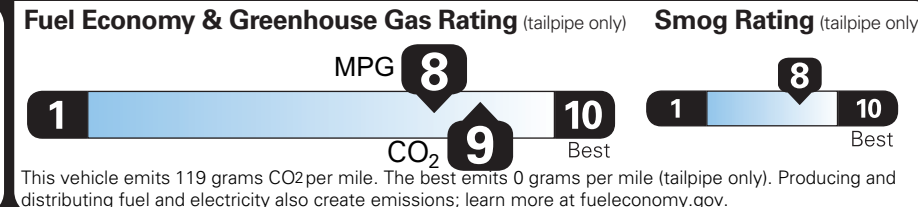

Actual results will vary for many reasons, including driving conditions and how you drive and maintain your vehicle. The average new vehicle gets 28 MPG and costs $9,750 to fuel over 5 years. Cost estimates are based on 15,000 miles per year at $3.60 per gallon and $.15 per kW-hr. This is a dual fueled automobile. MPGe is miles per gasoline gallon equivalent. Vehicle emissions are a significant cause of climate change and smog.

fueleconomy.gov

Calculate personalized estimates and compare vehicles

Smartphone QR Code

GOVERNMENT 5-STAR SAFETY RATINGS

Overall Vehicle Score Not Rated

Based on the combined ratings of frontal, side and rollover. Should ONLY be compared to other vehicles of similar size and weight.

Based on the risk of injury in a frontal impact. Should ONLY be compared to other vehicles of similar size and weight.

Based on the risk of injury in a side impact.

Rollover Not Rated

Based on the risk of rollover in a single-vehicle crash.

Star ratings range from 1 to 5 stars (★★★★★), with 5 being the highest. Source: National Highway Traffic Safety Administration (NHTSA). www.safercar.gov or 1-888-327-4236

THE LINCOLN WAY™ APP

Your Dashboard of Services & Features

1. Download the Lincoln Way app* and you can:
2. Remotely start, lock and unlock your vehicle
   - Locate your vehicle and check approximate fuel range
   - Receive vehicle health alerts

The Lincoln Connect™ modem is active and sending vehicle data (e.g., diagnostics) to Lincoln. See in-vehicle Settings for connectivity options.

Lincoln Protect™

Insist on Lincoln Protect! The only extended service plan fully backed by Lincoln and honored at every Lincoln dealership in the U.S., Canada and Mexico. See your Lincoln dealer or visit www.LincolnOwner.com

WARNING: Operating, servicing and maintaining a passenger vehicle, pickup truck, van, or off-road vehicle can expose you to chemicals including engine exhaust, carbon monoxide, phthalates, and lead, which are known to the State of California to cause cancer and birth defects or other reproductive harm. To minimize exposure, avoid breathing exhaust, do not idle the engine except as necessary, service your vehicle in a well-ventilated area and wear gloves or wash your hands frequently when servicing your vehicle. For more information go to www.P65Warnings.ca.gov/passenger-vehicle.

SCAN OR TEXT 5LRUL10163 TO 59173

Msg & Data rates may apply. Text HELP for help

www.lincoln.com/help/privacy-terms/

RAMP ONE	RA4F	
RAMP TWO		RAIL
		ITEM #: 26-N214 O/T 2

TOTAL MSRP $60,160.00

LINCOLN AUTOMOTIVE FINANCIAL SERVICES

Whether you decide to lease or finance your vehicle, you'll find the choices that are right for you. See your Lincoln Dealer for details or visit www.lincolnafs.com.

RB221 N RD 2X 430 000485 02 22 24