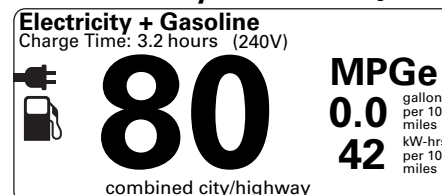

SAFETY/SECURITY

- ADVANCETRAC™ WITH RSC
- AIR BAG - DRIVER KNEE
- AIRBAGS-DUAL-STAGE FRONT
- AIRBAGS - SIDE IMPACT / CURTAINS
- AUTO HIGH BEAMS
- PRE-COLLISION ASSIST W/AEB
- SECURILOCK® PASSIVE ANTI-THEFT SYSTEM
- SOS POST CRASH SYSTEM

WARRANTY

- 4YR/50K MILE WARRANTY
- 4YR/50K PICKUPDELIVERY SVC
- 6YR/70K MI POWERTRAIN WARR

INCLUDED ON THIS VEHICLE

(MSRP)

EQUIPMENT GROUP 301A

2,940.00

- •RAIN SENSING WIPERS
- •WINDSHIELD WIPER DE-ICER
- •HEATED/VENTILATED D/P SEATS
- •HEATED STEERING WHEEL
- •WIRELESS CHARGING PAD
- •LINCOLN CO-PILOT360 2.1 VISIO
- •360 DEGREE CAMERA
- •FRONT PARKING SENSORS
- •REAR PARKING SENSORS
- •REVERSE BRAKE ASSIST

OPTIONAL EQUIPMENT/OTHER

- 2024 MODEL YEAR CERAMIC PEARL MET 3C 750.00
- 245/45R20 99V A/S BSW TIRES 1,150.00
- 20" BRIGHT MACHINED ALUM WHL NO CHARGE
- FRONT LICENSE PLATE BRACKET

PRICE INFORMATION

BASE PRICE	$53,925.00
TOTAL OPTIONS/OTHER	4,840.00
TOTAL VEHICLE & OPTIONS/OTHER	58,765.00
DESTINATION & DELIVERY	1,395.00

EPA DOT Fuel Economy and Environment

Plug-In Hybrid Vehicle Electricity-Gasoline

Fuel Economy Small SUVs range from 14 to 123 MPG. The best vehicle rates 140 MPGe.

You save **$3,500** in fuel costs over 5 years compared to the average new vehicle.