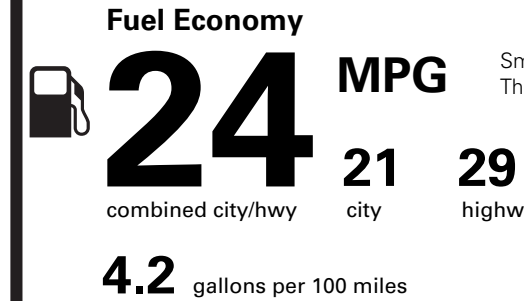

EPA DOT Fuel Economy and Environment

Gasoline Vehicle

Small SUVs range from 14 to 123 MPG. The best vehicle rates 140 MPGe.

You spend **\$1,500** more in fuel costs over 5 years compared to the average new vehicle.