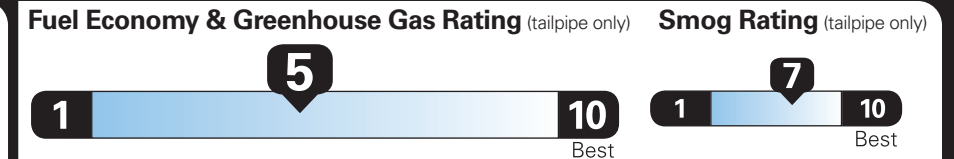

This vehicle emits 371 grams CO₂ per mile. The best emits 0 grams per mile (tailpipe only). Producing and distributing fuel also create emissions; learn more at fueleconomy.gov.

Actual results will vary for many reasons, including driving conditions and how you drive and maintain your vehicle. The average new vehicle gets 28 MPG and costs $9,750 to fuel over 5 years. Cost estimates are based on 15,000 miles per year at $3.60 per gallon. MPG is miles per gasoline gallon equivalent. Vehicle emissions are a significant cause of climate change and smog.

fueleconomy.gov

Calculate personalized estimates and compare vehicles

GOVERNMENT 5-STAR SAFETY RATINGS

Overall Vehicle Score	Not Rated	
Frontal Crash	Driver Passenger	Not Rated
Side Crash	Front seat Rear seat	Not Rated
Rollover	Not Rated	

Star ratings range from 1 to 5 stars (★★★★★), with 5 being the highest. Source: National Highway Traffic Safety Administration (NHTSA). www.safercar.gov or 1-888-327-4236

5LMPJ9JA9RJ827339

WARNING: Operating, servicing and maintaining a passenger vehicle, pickup truck, van, or off-road vehicle can expose you to chemicals including engine exhaust, carbon monoxide, phthalates, and lead, which are known to the State of California to cause cancer and birth defects or other reproductive harm. To minimize exposure, avoid breathing exhaust, do not idle the engine except as necessary, service your vehicle in a well-ventilated area and wear gloves or wash your hands frequently when servicing your vehicle. For more information go to www.P65Warnings.ca.gov/passenger-vehicle.

THE LINCOLN WAY™ APP

- Download the Lincoln Way app* and you can:
  - Remotely start, lock and unlock your vehicle
  - Locate your vehicle and check approximate fuel range
  - Receive vehicle health alerts

The Lincoln Connect™ modem is active and sending vehicle data (e.g., diagnostics) to Lincoln. See in-vehicle Settings for connectivity options.

*Compatible with select smartphone platforms. Lincoln Connect service required (see App Terms for more information). Connected service and related feature functionality is subject to compatible AT&T-network availability. Evolving technology/cellular networks may affect functionality and availability, or continued provision of some features, prohibiting them from functioning. Message and data rates may apply. See your local Lincoln website for our privacy policy.

Lincoln Protect®

Insist on Lincoln Protect! The only extended service plan fully backed by Lincoln and honored at every Lincoln dealership in the U.S., Canada and Mexico. See your Lincoln dealer or visit www.LincolnOwner.com

SCAN OR TEXT 5LRJ827339 TO 59173

Msg & Data rates may apply. Text HELP for help

www.lincoln.com/help/privacy-terms/