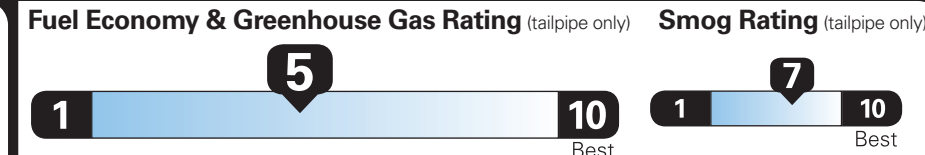

This vehicle emits 371 grams CO₂ per mile. The best emits 0 grams per mile (tailpipe only). Producing and distributing fuel also create emissions; learn more at fuelconomy.gov.

Actual results will vary for many reasons, including driving conditions and how you drive and maintain your vehicle. The average new vehicle gets 28 MPG and costs $9,750 to fuel over 5 years. Cost estimates are based on 15,000 miles per year at $3.60 per gallon. MPG is miles per gasoline gallon equivalent. Vehicle emissions are a significant cause of climate change and smog.

fuelconomy.gov

Calculate personalized estimates and compare vehicles

GOVERNMENT 5-STAR SAFETY RATINGS

Overall Vehicle Score	Not Rated	
Based on the combined ratings of frontal, side and rollover. Should ONLY be compared to other vehicles of similar size and weight.		
Frontal Crash	Driver Passenger	Not Rated
Based on the risk of injury in a frontal impact. Should ONLY be compared to other vehicles of similar size and weight.		
Side Crash	Front seat Rear seat	Not Rated
Based on the risk of injury in a side impact.		
Rollover	Not Rated	
Based on the risk of rollover in a single-vehicle crash.		

Star ratings range from 1 to 5 stars (★ ★ ★ ★ ★), with 5 being the highest. Source: National Highway Traffic Safety Administration (NHTSA). www.safercar.gov or 1-888-327-4236

5LMPJ9JA8RJ781132

WARNING: Operating, servicing and maintaining a passenger vehicle, pickup truck, van, or off-road vehicle can expose you to chemicals including engine exhaust, carbon monoxide, phthalates, and lead, which are known to the State of California to cause cancer and birth defects or other reproductive harm. To minimize exposure, avoid breathing exhaust, do not idle the engine except as necessary, service your vehicle in a well-ventilated area and wear gloves or wash your hands frequently when servicing your vehicle. For more information go to www.P65Warnings.ca.gov/passenger-vehicle.

THE LINCOLN WAY™ APP

1. Download the Lincoln Way app* and you can:
2. Remotely start, lock and unlock your vehicle
   - Locate your vehicle and check approximate fuel range
   - Receive vehicle health alerts

The Lincoln Connect™ modem is active and sending vehicle data (e.g., diagnostics) to Lincoln. See in-vehicle Settings for connectivity options.

Lincoln Protect™

Insist on Lincoln Protect! The only extended service plan fully backed by Lincoln and honored at every Lincoln dealership in the U.S., Canada and Mexico. See your Lincoln dealer or visit www.LincolnOwner.com

SCAN OR TEXT 5LRJ781132 TO 59173

Msg & Data rates may apply. Text HELP for help

www.lincoln.com/help/privacy-terms/