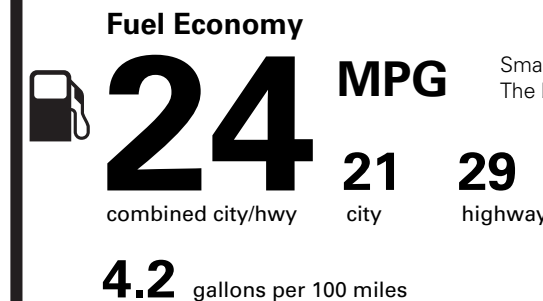

EPA DOT Fuel Economy and Environment

Gasoline Vehicle

Small SUVs range from 14 to 123 MPG. The best vehicle rates 140 MPG.

You spend **$1,500**

more in fuel costs over 5 years compared to the average new vehicle.

Annual fuel cost **$2,250**