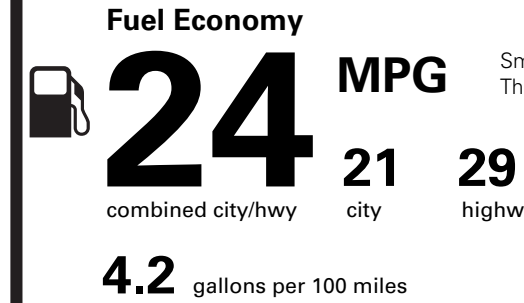

EPA DOT Fuel Economy and Environment

Gasoline Vehicle

Small SUVs range from 14 to 123 MPG. The best vehicle rates 140 MPGe.

You spend **$1,500** more in fuel costs over 5 years compared to the average new vehicle.

Annual fuel cost **$2,250**