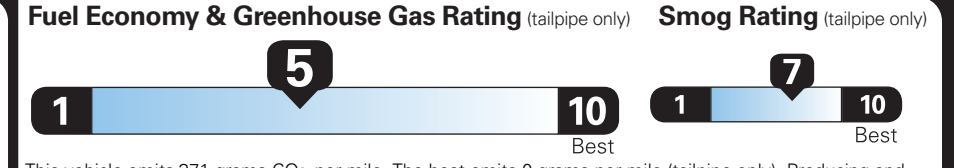

Whether you decide to lease or finance your vehicle, you'll find the choices that are right for you. See your Lincoln Dealer for details or visit www.lincolnafcs.com.

EPA DOT Fuel Economy and Environment

Gasoline Vehicle

Small SUVs range from 14 to 123 MPG. The best vehicle rates 140 MPGe.

You spend **\$1,500** more in fuel costs over 5 years compared to the average new vehicle.

Annual fuel cost **\$2,250**