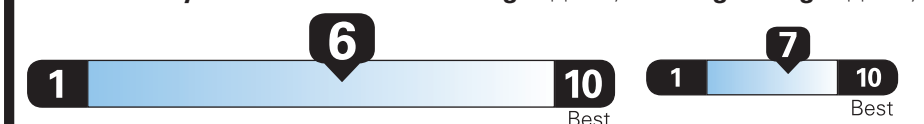

Fuel Economy & Greenhouse Gas Rating (tailpipe only) Smog Rating (tailpipe only)

This vehicle emits 290 grams CO₂ per mile. The best emits 0 grams per mile (tailpipe only). Producing and distributing fuel also create emissions; learn more at fuelconomy.gov.

Actual results will vary for many reasons, including driving conditions and how you drive and maintain your vehicle. The average new vehicle gets 28 MPG and costs $9,750 to fuel over 5 years. Cost estimates are based on 15,000 miles per year at $3.60 per gallon. MPGe is miles per gasoline gallon equivalent. Vehicle emissions are a significant cause of climate change and smog.

fuelconomy.gov

Calculate personalized estimates and compare vehicles

GOVERNMENT 5-STAR SAFETY RATINGS

Overall Vehicle Score	Not Rated	
Based on the combined ratings of frontal, side and rollover. Should ONLY be compared to other vehicles of similar size and weight.		
Frontal Crash	Driver Passenger	Not Rated
Based on the risk of injury in a frontal impact. Should ONLY be compared to other vehicles of similar size and weight.		
Side Crash	Front seat Rear seat	Not Rated
Based on the risk of injury in a side impact.		
Rollover	Not Rated	
Based on the risk of rollover in a single-vehicle crash.		

Star ratings range from 1 to 5 stars (★★★★★), with 5 being the highest. Source: National Highway Traffic Safety Administration (NHTSA). www.safercar.gov or 1-888-327-4236

5LMPJ9J45RJ841863

WARNING: Operating, servicing and maintaining a passenger vehicle, pickup truck, van, or off-road vehicle can expose you to chemicals including engine exhaust, carbon monoxide, phthalates, and lead, which are known to the State of California to cause cancer and birth defects or other reproductive harm. To minimize exposure, avoid breathing exhaust, do not idle the engine except as necessary, service your vehicle in a well-ventilated area and wear gloves or wash your hands frequently when servicing your vehicle. For more information go to www.P65Warnings.ca.gov/passenger-vehicle.

THE LINCOLN WAY™ APP

1. Download the Lincoln Way app* and you can:
2. Remotely start, lock and unlock your vehicle
   - Locate your vehicle and check approximate fuel range
   - Receive vehicle health alerts

The Lincoln Connect™ modem is active and sending vehicle data (e.g., diagnostics) to Lincoln. See in-vehicle Settings for connectivity options.

Lincoln Protect™

Insist on Lincoln Protect! The only extended service plan fully backed by Lincoln and honored at every Lincoln dealership in the U.S., Canada and Mexico. See your Lincoln dealer or visit www.LincolnOwner.com

SCAN OR TEXT 5LRJ841863 TO 59173

www.lincoln.com/help/privacy-terms/