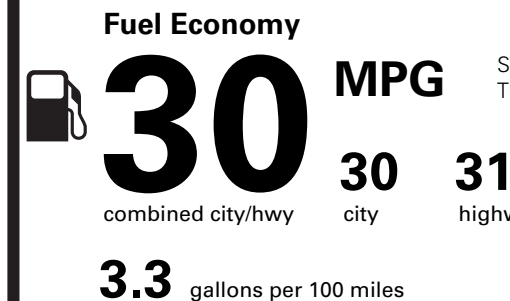

EPA DOT Fuel Economy and Environment

Gasoline Vehicle

Small SUVs range from 14 to 123 MPG. The best vehicle rates 140 MPGe.

You save **$750** in fuel costs over 5 years compared to the average new vehicle.

Annual fuel cost **$1,800**