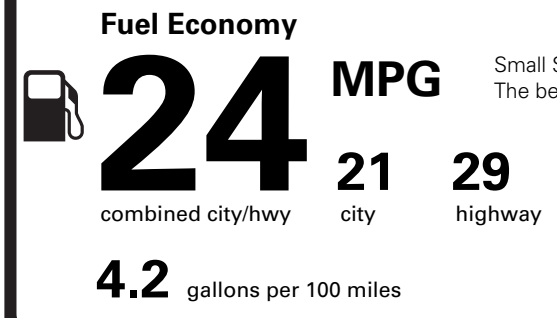

PRICE INFORMATION

BASE PRICE	\$63,595.00
TOTAL OPTIONS/OTHER	4,250.00
<hr/>	
TOTAL VEHICLE & OPTIONS/OTHER DESTINATION & DELIVERY	67,845.00 2,295.00

OPTIONAL EQUIPMENT/OTHER

2026 MODEL YEAR	
WHITE PLATINUM MET 3C	750.00
JET APPEARANCE PACKAGE	3,500.00
.P255/45R22 A/S TIRES	
.22 SATIN DRK LSTR W/SATIN CHR	
50 STATE EMISSIONS	NO CHARGE
BLUECRUISE EQUIP:4YRS INCL	NO CHARGE
FRONT LICENSE PLATE BRACKET	NO CHARGE

EPA DOT Fuel Economy and Environment

Gasoline Vehicle

Small SUVs range from 14 to 138 MPG. The best vehicle rates 146 MPGe.

You spend \$1,750 more in fuel costs over 5 years compared to the average new vehicle.

Annual fuel cost \$2,050

This vehicle emits 369 grams CO₂ per mile. The best emits 0 grams per mile (tailpipe only). Producing and distributing fuel also create emissions; learn more at fueleconomy.gov.

Actual results will vary for many reasons, including driving conditions and how you drive and maintain your vehicle. The average new vehicle gets 29 MPG and costs \$8,500 to fuel over 5 years. Cost estimates are based on 15,000 miles per year at \$3.30 per gallon. MPGe is miles per gasoline gallon equivalent. Vehicle emissions are a significant cause of climate change and smog.