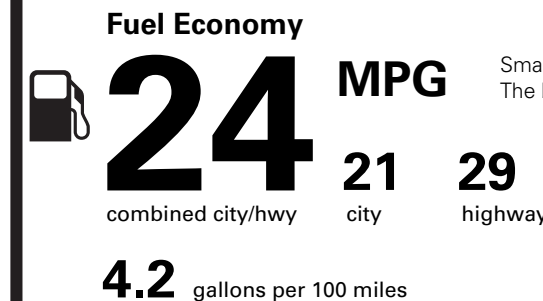

SAFETY/SECURITY

- ADVANCETRAC™ WITH RSC
- AIRBAGS-DUAL-STAGE FRONT
- AIRBAGS-SIDE IMPACT/SAFETY CANOPY SIDE AIR CURTAINS
- AUTO HIGH BEAMS
- PERIMETER ALARM
- PERSONAL SAFETY SYSTEM™
- PRE-COLLISION ASSIST W/AEB
- SOS POST-CRASH ALERT SYS™
- TIRE PRESSURE MONITOR SYS

WARRANTY

- 4YR/50K MILE WARRANTY
- 4YR/50K PICKUPDELIVERY SVC
- 6YR/70K MI POWERTRAIN WARR

INCLUDED ON THIS VEHICLE

(MSRP)

EQUIPMENT GROUP 202A

- AUTO AIR REFRESH
- DIGITAL SCENT
- HANDS-FREE PWR LIFTGATE
- PANO VISTA ROOF W/POWER SHADE
- REAR HTD SEATS W/SWITCH CNTRL
- REVEL AUDIO SYS W/14 SPEAKERS
- POWER CONVERTER-110V
- CONN PKG: 4 YR INCL W/LNCN-AP

OPTIONAL EQUIPMENT/OTHER

- 2026 MODEL YEAR
- RED CARPET MET CC 750.00
- SMILE STATE DISCOUNT - 500.00
- 50 STATE EMISSIONS NO CHARGE
- BLUECRUISE EQUIP:4YRS INCL NO CHARGE
- FRONT LICENSE PLATE BRACKET NO CHARGE

PRICE INFORMATION

BASE PRICE	$63,595.00
TOTAL OPTIONS/OTHER	250.00
TOTAL VEHICLE & OPTIONS/OTHER	63,845.00
DESTINATION & DELIVERY	2,295.00

RESIDENCY RESTRICTIONS APPLY TO DISCOUNTS/SAVINGS - BASED ON CUSTOMER ZIP CODE. SEE DEALER FOR DETAILS.

EPA DOT Fuel Economy and Environment

Gasoline Vehicle

Small SUVs range from 14 to 138 MPG. The best vehicle rates 146 MPGe.

You spend **$1,750** more in fuel costs over 5 years compared to the average new vehicle.

Annual fuel cost **$2,050**