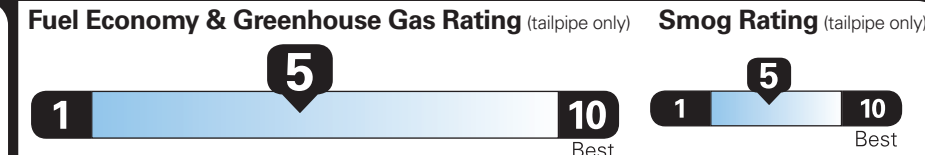

This vehicle emits 369 grams CO₂ per mile. The best emits 0 grams per mile (tailpipe only). Producing and distributing fuel also create emissions; learn more at fueleconomy.gov.

Actual results will vary for many reasons, including driving conditions and how you drive and maintain your vehicle. The average new vehicle gets 29 MPG and costs $8,500 to fuel over 5 years. Cost estimates are based on 15,000 miles per year at $3.30 per gallon. MPGe is miles per gasoline gallon equivalent. Vehicle emissions are a significant cause of climate change and smog.

fueleconomy.gov

Calculate personalized estimates and compare vehicles

Smartphone QR Code™

GOVERNMENT 5-STAR SAFETY RATINGS

Overall Vehicle Score ★★★★★
Based on the combined ratings of frontal, side and rollover. Should ONLY be compared to other vehicles of similar size and weight.

Frontal Crash Driver ★★★★★
Passenger ★★★★★

Based on the risk of injury in a frontal impact. Should ONLY be compared to other vehicles of similar size and weight.

Side Crash Front seat ★★★★★
Rear seat ★★★★★

Based on the risk of injury in a side impact.

Rollover ★★★★★

Based on the risk of rollover in a single-vehicle crash.

Star ratings range from 1 to 5 stars (★★★★★), with 5 being the highest. Source: National Highway Traffic Safety Administration (NHTSA). www.safercar.gov or 1-888-327-4236

Download the Lincoln app

Connect your Lincoln with your phone*

Available Remote Features

- Remote Start, Lock and Unlock
- GPS Location
- Phone As A Key
- Vehicle Health Monitoring

More From the App

- Schedule Vehicle Service
- Set Preferred Dealer
- Access Lincoln Automotive Financial Services & Lincoln Access Rewards™
- Manage Over-The-Air Software Updates

Lincoln Protect®

Insist on Lincoln Protect! The only extended service plan fully backed by Lincoln and honored at every Lincoln dealership in the U.S., Canada and Mexico. See your Lincoln dealer or visit www.LincolnOwner.com

LINCOLN AUTOMOTIVE FINANCIAL SERVICES

Get approved online at www.lincolnafsa.com

WARNING: Operating, servicing and maintaining a passenger vehicle, pickup truck, van, or off-road vehicle can expose you to chemicals including engine exhaust, carbon monoxide, phthalates, and lead, which are known to the State of California to cause cancer and birth defects or other reproductive harm. To minimize exposure, avoid breathing exhaust, do not idle the engine except as necessary, service your vehicle in a well-ventilated area and wear gloves or wash your hands frequently when servicing your vehicle. For more information go to www.P65Warnings.ca.gov/passenger-vehicle.