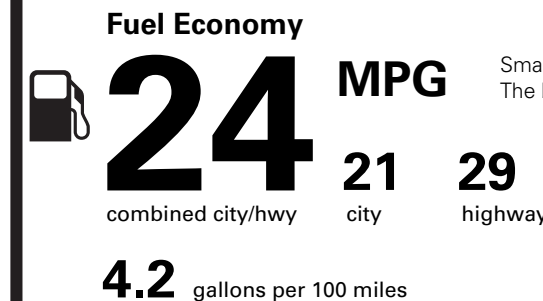

SAFETY/SECURITY

- ADVANCETRAC™ WITH RSC
- AIRBAGS-DUAL-STAGE FRONT
- AIRBAGS-SIDE IMPACT/SAFETY CANOPY SIDE AIR CURTAINS
- AUTO HIGH BEAMS
- PERIMETER ALARM
- PERSONAL SAFETY SYSTEM™
- PRE-COLLISION ASSIST W/AEB
- SOS POST-CRASH ALERT SYS™
- TIRE PRESSURE MONITOR SYS

WARRANTY

- 4YR/50K MILE WARRANTY
- 4YR/50K PICKUPDELIVERY SVC
- 6YR/70K MI POWERTRAIN WARR

INCLUDED ON THIS VEHICLE

(MSRP)

EQUIPMENT GROUP 202A

- AUTO AIR REFRESH
- DIGITAL SCENT
- HANDS-FREE PWR LIFTGATE
- PANO VISTA ROOF W/POWER SHADE
- REAR HTD SEATS W/SWITCH CNTRL
- REVEL AUDIO SYS W/14 SPEAKERS
- POWER CONVERTER-110V
- CONN PKG: 4 YR INCL W/LNCN-AP

OPTIONAL EQUIPMENT/OTHER

- SMILE STATE DISCOUNT - 500.00
- 50 STATE EMISSIONS NO CHARGE
- BLUECRUISE EQUIP:4YRS INCL NO CHARGE
- FRONT LICENSE PLATE BRACKET NO CHARGE

PRICE INFORMATION

BASE PRICE	$63,595.00
TOTAL OPTIONS/OTHER	- 500.00
TOTAL VEHICLE & OPTIONS/OTHER	63,095.00
DESTINATION & DELIVERY	2,295.00

RESIDENCY RESTRICTIONS APPLY TO DISCOUNTSAVINGS - BASED ON CUSTOMER ZIP CODE. SEE DEALER FOR DETAILS.

EPA DOT Fuel Economy and Environment

Gasoline Vehicle

Small SUVs range from 14 to 138 MPG. The best vehicle rates 146 MPGe.

You spend **$1,750** more in fuel costs over 5 years compared to the average new vehicle.

Annual fuel cost **$2,050**