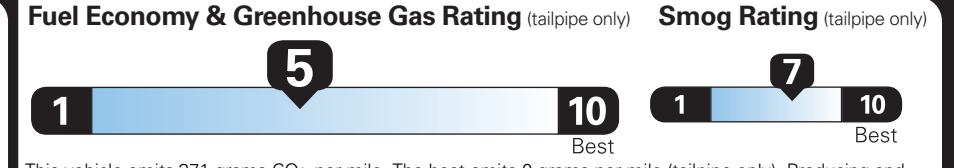

SPECIAL ORDER
PM123 N RD82X 430 000176 12 12 23

EPA DOT Fuel Economy and Environment

Gasoline Vehicle

Fuel Economy
24 MPG
combined city/hwy city highway
4.2 gallons per 100 miles

Small SUVs range from 14 to 123 MPG. The best vehicle rates 140 MPGe.

You spend **\$1,500** more in fuel costs over 5 years compared to the average new vehicle.

Annual fuel cost \$2,250

This vehicle emits 371 grams CO₂ per mile. The best emits 0 grams per mile (tailpipe only). Producing and distributing fuel also create emissions; learn more at fuelconomy.gov.