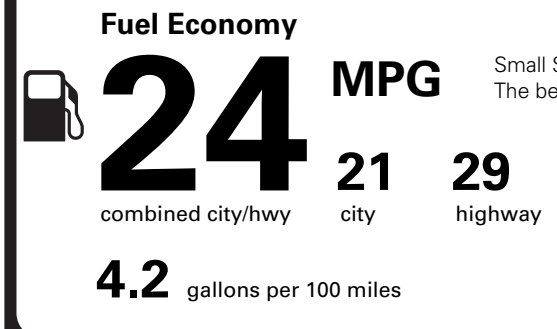

Gasoline Vehicle

Small SUVs range from 14 to 125 MPG. The best vehicle rates 146 MPGe.

You spend \$1,750 more in fuel costs over 5 years compared to the average new vehicle.

Annual fuel cost \$2,050

Actual results will vary for many reasons, including driving conditions and how you drive and maintain your vehicle. The average new vehicle gets 29 MPG and costs \$8,500 to fuel over 5 years. Cost estimates are based on 15,000 miles per year at \$3.30 per gallon. MPGe is miles per gasoline gallon equivalent. Vehicle emissions are a significant cause of climate change and smog.