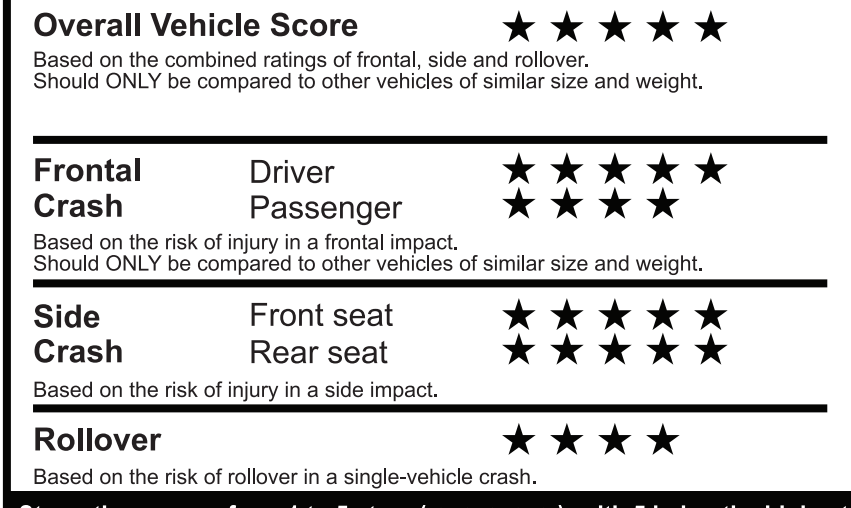

Gasoline Vehicle

Small SUVs range from 14 to 125 MPG. The best vehicle rates 146 MPGe.

You spend \$1,750 more in fuel costs over 5 years compared to the average new vehicle.

Annual fuel cost \$2,050

Actual results will vary for many reasons, including driving conditions and how you drive and maintain your vehicle. The average new vehicle gets 29 MPG and costs \$8,500 to fuel over 5 years. Cost estimates are based on 15,000 miles per year at \$3.30 per gallon. MPGe is miles per gasoline gallon equivalent. Vehicle emissions are a significant cause of climate change and smog.

fueleconomy.gov

Calculate personalized estimates and compare vehicles

GOVERNMENT 5-STAR SAFETY RATINGS

Star ratings range from 1 to 5 stars (★★★★★), with 5 being the highest. Source: National Highway Traffic Safety Administration (NHTSA). www.safercar.gov or 1-888-327-4236