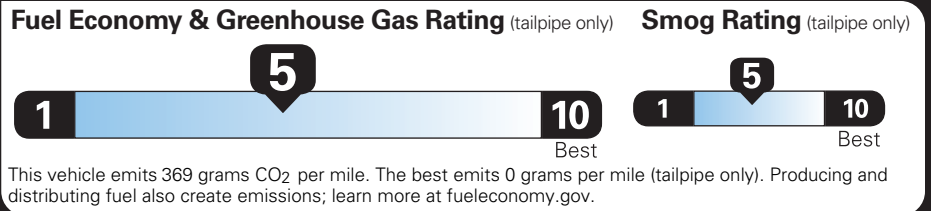

Gasoline Vehicle

Small SUVs range from 14 to 125 MPG. The best vehicle rates 146 MPGe.

You spend \$1,750 more in fuel costs over 5 years compared to the average new vehicle.

Annual fuel cost \$2,050

Actual results will vary for many reasons, including driving conditions and how you drive and maintain your vehicle. The average new vehicle gets 29 MPG and costs \$8,500 to fuel over 5 years. Cost estimates are based on 15,000 miles per year at \$3.30 per gallon. MPGe is miles per gasoline gallon equivalent. Vehicle emissions are a significant cause of climate change and smog.