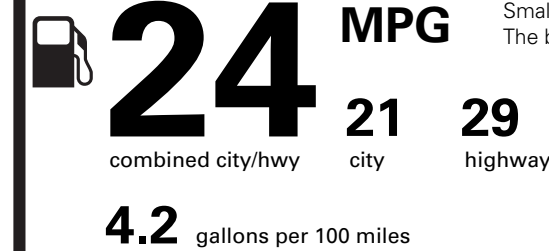

OPTIONAL EQUIPMENT/OTHER

- JET APPEARANCE PACKAGE 3,500.00
- .P255/45R22 A/S TIRES
- .22 SATIN DRK LSTR W/SATIN CHR
- 50 STATE EMISSIONS NO CHARGE
- BLUECRUISE EQUIP:4YRS INCL NO CHARGE
- FRONT LICENSE PLATE BRACKET NO CHARGE

PRICE INFORMATION

BASE PRICE	\$63,595.00
TOTAL OPTIONS/OTHER	7,955.00
TOTAL VEHICLE & OPTIONS/OTHER	71,550.00
DESTINATION & DELIVERY	1,995.00

EPA DOT Fuel Economy and Environment

Gasoline Vehicle

Fuel Economy