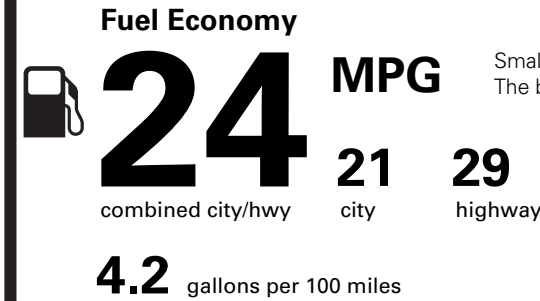

WARRANTY

- 4YR/50K MILE WARRANTY
- 4YR/50K PICKUPDELIVERY SVC
- 6YR/70K MI POWERTRAIN WARR

INCLUDED ON THIS VEHICLE

(MSRP)

EQUIPMENT GROUP 203A	10,005.00
OPTIONAL EQUIPMENT/OTHER	
2024 MODEL YEAR	
WHITE PLATINUM MET 3C	750.00
50 STATE EMISSIONS	NO CHARGE
21" PAINTED BRT MACH ALUM	500.00
BLUECRUISE EQUIP: 4 YEAR INCL	
FRONT LICENSE PLATE BRACKET	NO CHARGE

PRICE INFORMATION

BASE PRICE	\$54,750.00
TOTAL OPTIONS/OTHER	11,255.00
TOTAL VEHICLE & OPTIONS/OTHER	66,005.00
DESTINATION & DELIVERY	1,595.00

EPA DOT Fuel Economy and Environment

Gasoline Vehicle

Small SUVs range from 14 to 123 MPG. The best vehicle rates 140 MPGe.