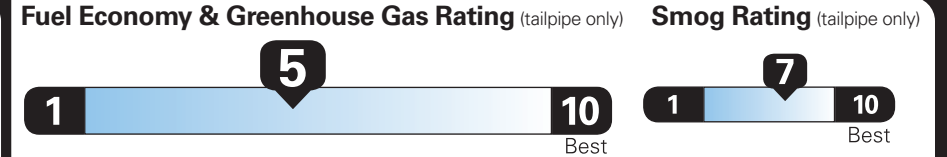

This vehicle emits 371 grams CO₂ per mile. The best emits 0 grams per mile (tailpipe only). Producing and distributing fuel also create emissions; learn more at fueleconomy.gov.

Actual results will vary for many reasons, including driving conditions and how you drive and maintain your vehicle. The average new vehicle gets 28 MPG and costs $9,750 to fuel over 5 years. Cost estimates are based on 15,000 miles per year at $3.60 per gallon. MPGe is miles per gasoline gallon equivalent. Vehicle emissions are a significant cause of climate change and smog.

fueleconomy.gov

Calculate personalized estimates and compare vehicles

GOVERNMENT 5-STAR SAFETY RATINGS

Overall Vehicle Score **Not Rated**

Based on the combined ratings of frontal, side and rollover. Should ONLY be compared to other vehicles of similar size and weight.

Frontal Crash	Driver Passenger	Not Rated

Based on the risk of injury in a frontal impact. Should ONLY be compared to other vehicles of similar size and weight.

Side Crash	Front seat Rear seat	Not Rated

Based on the risk of injury in a side impact.

Rollover	Not Rated

Based on the risk of rollover in a single-vehicle crash.

Star ratings range from 1 to 5 stars (★★★★★), with 5 being the highest.

Source: National Highway Traffic Safety Administration (NHTSA).

www.safercar.gov or 1-888-327-4236

THE LINCOLN WAY™ APP

Your Dashboard of Services & Features

1. Download the Lincoln Way app* and you can:
2. Remotely start, lock and unlock your vehicle
   - Locate your vehicle and check approximate fuel range
   - Receive vehicle health alerts

The Lincoln Connect™ modem is active and sending vehicle data (e.g., diagnostics) to Lincoln. See in-vehicle Settings for connectivity options.

*Compatible with select smartphone platforms. Lincoln Connect service required (see App Terms for more information). Connected service and related feature functionality is subject to compatible AT&T-network availability. Evolving technology/cellular networks may affect functionality and availability, or continued provision of some features, prohibiting them from functioning. Message and data rates may apply. See your local Lincoln website for our privacy policy.

Lincoln Protect™

Insist on Lincoln Protect! The only extended service plan fully backed by Lincoln and honored at every Lincoln dealership in the U.S., Canada and Mexico. See your Lincoln dealer or visit www.LincolnOwner.com