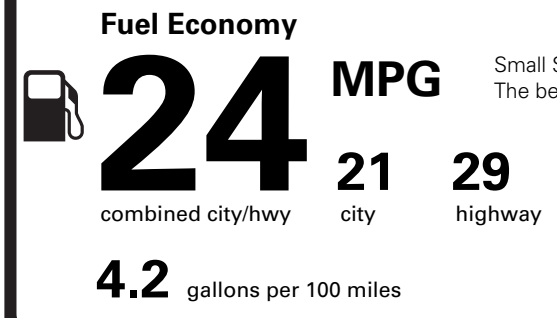

PRICE INFORMATION

BASE PRICE	\$63,595.00
TOTAL OPTIONS/OTHER	1,600.00
<hr/>	
TOTAL VEHICLE & OPTIONS/OTHER DESTINATION & DELIVERY	65,195.00 2,295.00

OPTIONAL EQUIPMENT/OTHER

2026 MODEL YEAR	750.00
WHISPER BLUE MET CC	850.00
21" BRT MCH ALM W/EB PNTD PKCT	NO CHARGE
50 STATE EMISSIONS	NO CHARGE
BLUECRUISE EQUIP:4YRS INCL	NO CHARGE
FRONT LICENSE PLATE BRACKET	NO CHARGE

EPA DOT Fuel Economy and Environment

Gasoline Vehicle

Small SUVs range from 14 to 138 MPG. The best vehicle rates 146 MPGe.

You spend \$1,750 more in fuel costs over 5 years compared to the average new vehicle.

Annual fuel cost \$2,050

This vehicle emits 369 grams CO₂ per mile. The best emits 0 grams per mile (tailpipe only). Producing and distributing fuel also create emissions; learn more at fueleconomy.gov.

Actual results will vary for many reasons, including driving conditions and how you drive and maintain your vehicle. The average new vehicle gets 29 MPG and costs \$8,500 to fuel over 5 years. Cost estimates are based on 15,000 miles per year at \$3.30 per gallon. MPGe is miles per gasoline gallon equivalent. Vehicle emissions are a significant cause of climate change and smog.