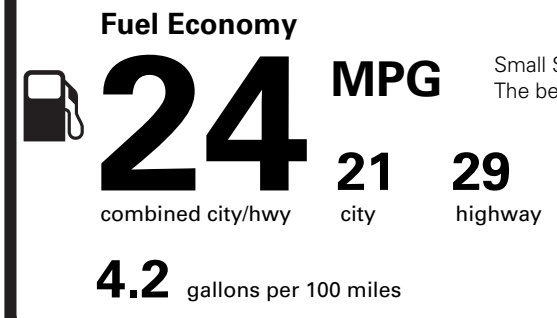

WARRANTY

- 4YR/50K MILE WARRANTY
- 4YR/50K PICKUPDELIVERY SVC
- 6YR/70K MI POWERTRAIN WARR

INCLUDED ON THIS VEHICLE

EQUIPMENT GROUP 202A

- AUTO AIR REFRESH
- DIGITAL SCENT
- HANDS-FREE PWR LIFTGATE
- PANO VISTA ROOF W/POWER SHADE
- REAR HTD SEATS W/SWITCH CNTRL
- REVEL AUDIO SYS W/14 SPEAKERS
- POWER CONVERTER-110V
- CONN PKG: 4 YR INCL W/LNCN-AP

OPTIONAL EQUIPMENT/OTHER

- 2026 MODEL YEAR
- WHITE PLATINUM MET 3C
- SMILE STATE DISCOUNT
- 50 STATE EMISSIONS
- BLUECRUISE EQUIP:4YRS INCL
- FRONT LICENSE PLATE BRACKET

(MSRP)

750.00
- 500.00
NO CHARGE
NO CHARGE
NO CHARGE

PRICE INFORMATION

BASE PRICE	$63,595.00
TOTAL OPTIONS/OTHER	250.00
TOTAL VEHICLE & OPTIONS/OTHER	63,845.00
DESTINATION & DELIVERY	2,295.00

RESIDENCY RESTRICTIONS APPLY TO DISCOUNTS/SAVINGS - BASED ON CUSTOMER ZIP CODE. SEE DEALER FOR DETAILS.

TOTAL MSRP $66,140.00

Scan The QR Code to get more details about this vehicle

RAMP ONE	CA3T
RAMP TWO	CONVOY
ITEM #:	26-437Y O/T 2

This label is affixed pursuant to the Federal Automobile Information Disclosure Act. Gasoline, License, and Title Fees, State and Local taxes are not included. Dealer installed options or accessories are not included unless listed above.

TF233 N RD42X 630 001144 06 23 26

EPA DOT Fuel Economy and Environment

Gasoline Vehicle

Small SUVs range from 14 to 138 MPG. The best vehicle rates 146 MPGe.

You spend $1,750 more in fuel costs over 5 years compared to the average new vehicle.

Annual fuel cost $2,050