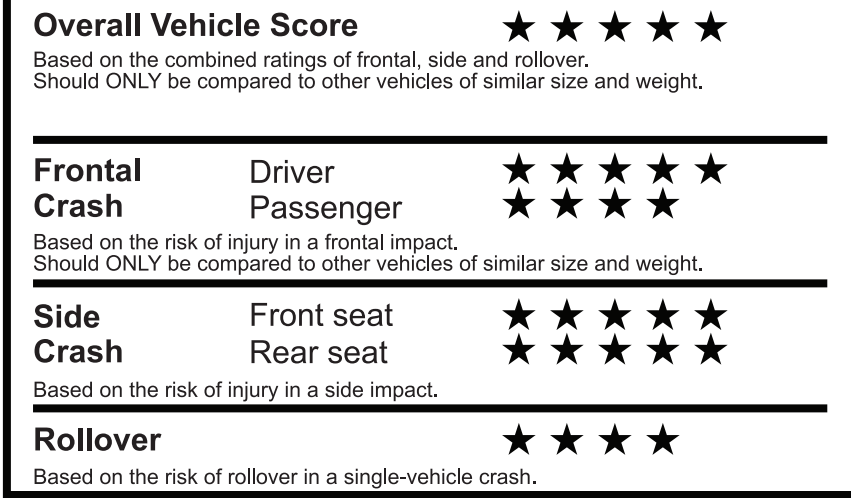

GOVERNMENT 5-STAR SAFETY RATINGS

Star ratings range from 1 to 5 stars (★★★★★), with 5 being the highest. Source: National Highway Traffic Safety Administration (NHTSA). www.safercar.gov or 1-888-327-4236

5LMPJ8KA8TJ069848

Download the Lincoln app

1. Connect your Lincoln with your phone*
2. **Available Remote Features**
3. Remote Start, Lock and Unlock
   - GPS Location
   - Phone As A Key
   - Vehicle Health Monitoring
4. **More From the App**
5. Schedule Vehicle Service
   - Set Preferred Dealer
   - Access Lincoln Automotive Financial Services & Lincoln Access Rewards™
   - Manage Over-The-Air Software Updates

Lincoln Protect®

Insist on Lincoln Protect! The only extended service plan fully backed by Lincoln and honored at every Lincoln dealership in the U.S., Canada and Mexico. See your Lincoln dealer or visit www.LincolnOwner.com

LINCOLN AUTOMOTIVE FINANCIAL SERVICES

Get approved online at www.lincolnafcs.com

WARNING: Operating, servicing and maintaining a passenger vehicle, pickup truck, van, or off-road vehicle can expose you to chemicals including engine exhaust, carbon monoxide, phthalates, and lead, which are known to the State of California to cause cancer and birth defects or other reproductive harm. To minimize exposure, avoid breathing exhaust, do not idle the engine except as necessary, service your vehicle in a well-ventilated area and wear gloves or wash your hands frequently when servicing your vehicle. For more information go to www.P65Warnings.ca.gov/passenger-vehicle.