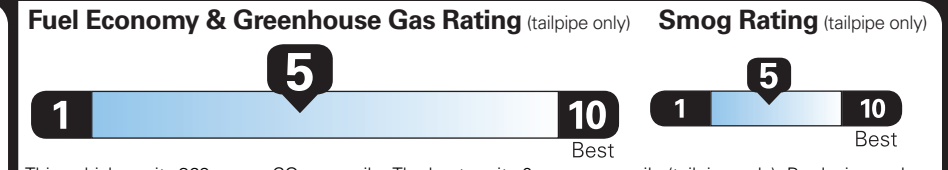

This vehicle emits 369 grams CO₂ per mile. The best emits 0 grams per mile (tailpipe only). Producing and distributing fuel also create emissions; learn more at fueleconomy.gov.

Actual results will vary for many reasons, including driving conditions and how you drive and maintain your vehicle. The average new vehicle gets 29 MPG and costs $8,500 to fuel over 5 years. Cost estimates are based on 15,000 miles per year at $3.30 per gallon. MPGe is miles per gasoline gallon equivalent. Vehicle emissions are a significant cause of climate change and smog.

fueleconomy.gov

Calculate personalized estimates and compare vehicles

GOVERNMENT 5-STAR SAFETY RATINGS

Overall Vehicle Score ★★★★★
Based on the combined ratings of frontal, side and rollover. Should ONLY be compared to other vehicles of similar size and weight.

Frontal Crash ★★★★★
Driver Passenger

Based on the risk of injury in a frontal impact. Should ONLY be compared to other vehicles of similar size and weight.

Side Crash ★★★★★
Front seat Rear seat

Based on the risk of injury in a side impact.

Rollover ★★★★★

Based on the risk of rollover in a single-vehicle crash.

Star ratings range from 1 to 5 stars (★★★★★), with 5 being the highest. Source: National Highway Traffic Safety Administration (NHTSA). www.safercar.gov or 1-888-327-4236

5LMPJ8KA8TJ054024

WARNING: Operating, servicing and maintaining a passenger vehicle, pickup truck, van, or off-road vehicle can expose you to chemicals including engine exhaust, carbon monoxide, phthalates, and lead, which are known to the State of California to cause cancer and birth defects or other reproductive harm. To minimize exposure, avoid breathing exhaust, do not idle the engine except as necessary, service your vehicle in a well-ventilated area and wear gloves or wash your hands frequently when servicing your vehicle. For more information go to www.P65Warnings.ca.gov/passenger-vehicle.

THE LINCOLN WAY™ APP
Your Dashboard of Services & Features

1. Download the Lincoln Way app* and you can:
2. Remotely start, lock and unlock your vehicle
   - Locate your vehicle and check approximate fuel range
   - Receive vehicle health alerts

The Lincoln Connect™ modem is active and sending vehicle data (e.g., diagnostics) to Lincoln. See in-vehicle Settings for connectivity options.

*Compatible with select smartphone platforms. Lincoln Connect service required (see App Terms for more information). Connected service and related feature functionality is subject to compatible AT&T-network availability. Evolving technology/cellular networks may affect functionality and availability, or continued provision of some features, prohibiting them from functioning. Message and data rates may apply. See your local Lincoln website for our privacy policy.

Lincoln Protect®