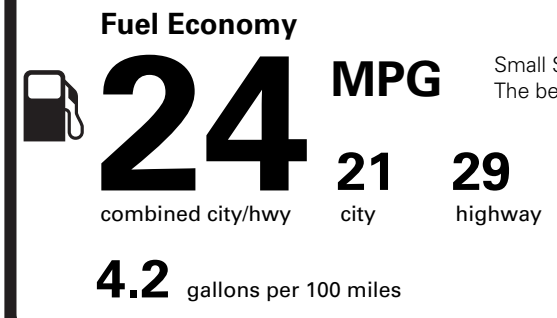

TD273 N RD82X 625 001228 04 27 26

EPA DOT Fuel Economy and Environment

Gasoline Vehicle

Small SUVs range from 14 to 138 MPG. The best vehicle rates 146 MPGe.

You spend \$1,750 more in fuel costs over 5 years compared to the average new vehicle.