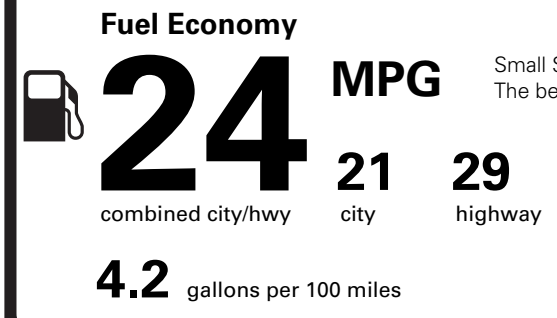

EPA DOT Fuel Economy and Environment

Gasoline Vehicle

Small SUVs range from 14 to 138 MPG. The best vehicle rates 146 MPGe.

You spend $1,750 more in fuel costs over 5 years compared to the average new vehicle.

Annual fuel cost $2,050