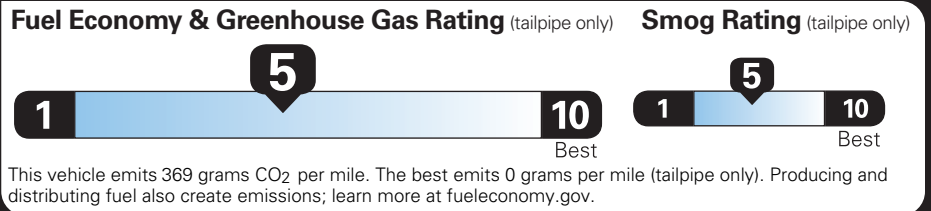

You spend $1,750 more in fuel costs over 5 years compared to the average new vehicle.

Annual fuel cost $2,050

Actual results will vary for many reasons, including driving conditions and how you drive and maintain your vehicle. The average new vehicle gets 29 MPG and costs $8,500 to fuel over 5 years. Cost estimates are based on 15,000 miles per year at $3.30 per gallon. MPGe is miles per gasoline gallon equivalent. Vehicle emissions are a significant cause of climate change and smog.

fueleconomy.gov

Calculate personalized estimates and compare vehicles