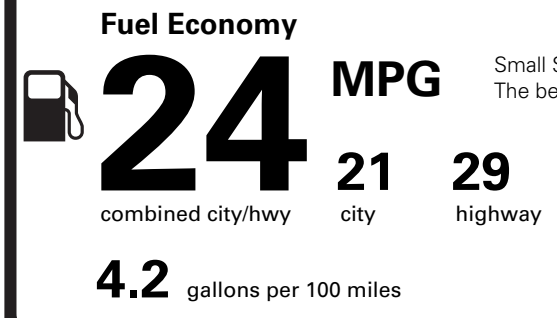

750.00
3,500.00

NO CHARGE
NO CHARGE
NO CHARGE

PRICE INFORMATION

BASE PRICE	\$63,595.00
TOTAL OPTIONS/OTHER	8,705.00
TOTAL VEHICLE & OPTIONS/OTHER	72,300.00
DESTINATION & DELIVERY	1,995.00

EPA DOT Fuel Economy and Environment

Gasoline Vehicle

You spend \$1,750 more in fuel costs over 5 years compared to the average new vehicle.

Annual fuel cost \$2,050

Actual results will vary for many reasons, including driving conditions and how you drive and maintain your vehicle. The average new vehicle gets 29 MPG and costs \$8,500 to fuel over 5 years. Cost estimates are based on 15,000 miles per year at \$3.30 per gallon. MPGe is miles per gasoline gallon equivalent. Vehicle emissions are a significant cause of climate change and smog.