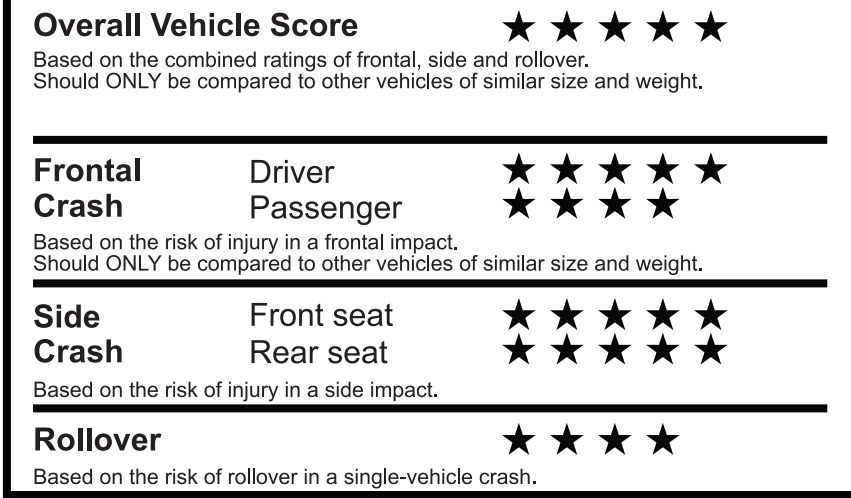

GOVERNMENT 5-STAR SAFETY RATINGS

Star ratings range from 1 to 5 stars (★★★★★), with 5 being the highest. Source: National Highway Traffic Safety Administration (NHTSA). www.safercar.gov or 1-888-327-4236

Download the Lincoln app
Connect your Lincoln with your phone*

Available Remote Features

- Remote Start, Lock and Unlock
- GPS Location
- Phone As A Key
- Vehicle Health Monitoring

More From the App

- Schedule Vehicle Service
- Set Preferred Dealer
- Access Lincoln Automotive Financial Services & Lincoln Access Rewards™
- Manage Over-The-Air Software Updates

THE LINCOLN APP, FORMERLY KNOWN AS LINCOLN WAY™ APP, IS COMPATIBLE WITH SELECT SMARTPHONE PLATFORMS. IS AVAILABLE VIA A DOWNLOAD. MESSAGE AND DATA RATES MAY APPLY. TERMS AND CONDITIONS APPLY. VISIT LINCOLN.COM FOR OUR PRIVACY NOTICE.

*Disclaimer: Remote features may vary by model. An activated vehicle modem, and the Lincoln app are required for remote features. Evolving technology/cellular networks/vehicle capability may limit or prevent functionality. The modem is active and sending vehicle data (e.g., diagnostics) to Lincoln. See in-vehicle Settings for connectivity options. Terms and conditions apply. Visit Lincoln.com for our privacy notice.

Lincoln Protect®

Insist on Lincoln Protect! The only extended service plan fully backed by Lincoln and honored at every Lincoln dealership in the U.S., Canada and Mexico. See your Lincoln dealer or visit www.LincolnOwner.com

WARNING: Operating, servicing and maintaining a passenger vehicle, pickup truck, van, or off-road vehicle can expose you to chemicals including engine exhaust, carbon monoxide, phthalates, and lead, which are known to the State of California to cause cancer and birth defects or other reproductive harm. To minimize exposure, avoid breathing exhaust, do not idle the engine except as necessary, service your vehicle in a well-ventilated area and wear gloves or wash your hands frequently when servicing your vehicle. For more information go to www.P65Warnings.ca.gov/passenger-vehicle.

LINCOLN AUTOMOTIVE FINANCIAL SERVICES

Get approved online at www.lincolnafcs.com

RAMP ONE	CD4C	CONVOY	TOTAL MSRP $71,945.00	
RAMP TWO				
	ITEM #:	14-L29E O/T 2	Scan The QR Code to get more details about this vehicle	
This label is affixed pursuant to the Federal Automobile Information Disclosure Act. Gasoline, License, and Title Fees, State and Local taxes are not included. Dealer installed options or accessories are not included unless listed above.				TF233 N RD32XX 630 000289 06 23 26