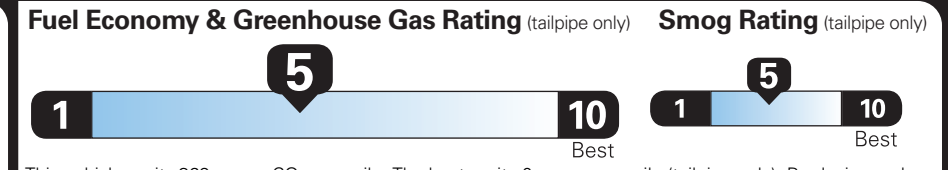

PRICE INFORMATION

BASE PRICE	\$63,595.00
TOTAL OPTIONS/OTHER	6,055.00
TOTAL VEHICLE & OPTIONS/OTHER	69,650.00
DESTINATION & DELIVERY	2,295.00

EPA DOT Fuel Economy and Environment

Gasoline Vehicle

Small SUVs range from 14 to 138 MPG. The best vehicle rates 146 MPGe.

You spend \$1,750 more in fuel costs over 5 years compared to the average new vehicle.

Annual fuel cost \$2,050

This vehicle emits 369 grams CO₂ per mile. The best emits 0 grams per mile (tailpipe only). Producing and distributing fuel also create emissions; learn more at fueleconomy.gov.