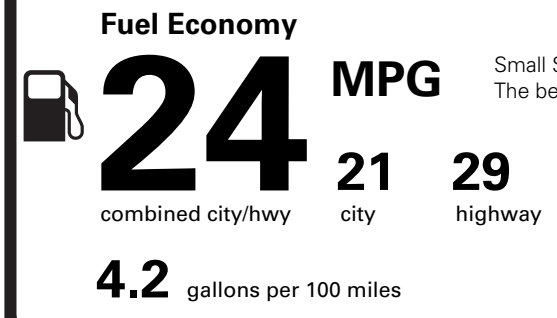

PRICE INFORMATION

BASE PRICE	\$63,595.00
TOTAL OPTIONS/OTHER	6,055.00
TOTAL VEHICLE & OPTIONS/OTHER	69,650.00
DESTINATION & DELIVERY	2,295.00

EPA DOT Fuel Economy and Environment

Gasoline Vehicle

Small SUVs range from 14 to 138 MPG. The best vehicle rates 146 MPGe.