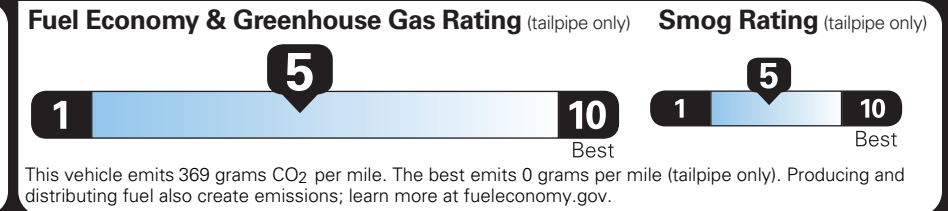

This vehicle emits 369 grams CO₂ per mile. The best emits 0 grams per mile (tailpipe only). Producing and distributing fuel also create emissions; learn more at fueleconomy.gov.

Actual results will vary for many reasons, including driving conditions and how you drive and maintain your vehicle. The average new vehicle gets 29 MPG and costs $8,500 to fuel over 5 years. Cost estimates are based on 15,000 miles per year at $3.30 per gallon. MPGe is miles per gasoline gallon equivalent. Vehicle emissions are a significant cause of climate change and smog.

fueleconomy.gov

Calculate personalized estimates and compare vehicles