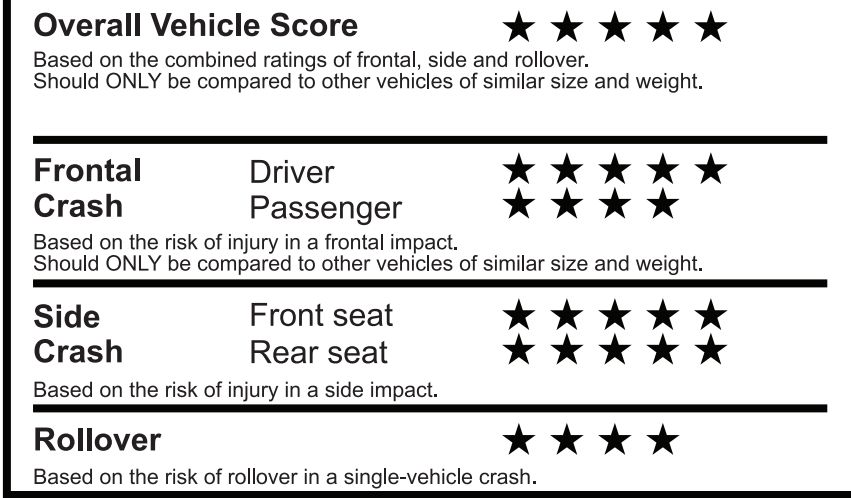

GOVERNMENT 5-STAR SAFETY RATINGS

Star ratings range from 1 to 5 stars (★★★★★), with 5 being the highest. Source: National Highway Traffic Safety Administration (NHTSA). www.safercar.gov or 1-888-327-4236

THE LINCOLN WAY™ APP

1. Download the Lincoln Way app* and you can:
2. Remotely start, lock and unlock your vehicle
   - Locate your vehicle and check approximate fuel range
   - Receive vehicle health alerts

The Lincoln Connect™ modem is active and sending vehicle data (e.g., diagnostics) to Lincoln. See in-vehicle Settings for connectivity options.

Lincoln Protect®

Insist on Lincoln Protect! The only extended service plan fully backed by Lincoln and honored at every Lincoln dealership in the U.S., Canada and Mexico. See your Lincoln dealer or visit www.LincolnOwner.com

WARNING: Operating, servicing and maintaining a passenger vehicle, pickup truck, van, or off-road vehicle can expose you to chemicals including engine exhaust, carbon monoxide, phthalates, and lead, which are known to the State of California to cause cancer and birth defects or other reproductive harm. To minimize exposure, avoid breathing exhaust, do not idle the engine except as necessary, service your vehicle in a well-ventilated area and wear gloves or wash your hands frequently when servicing your vehicle. For more information go to www.P65Warnings.ca.gov/passenger-vehicle.

LINCOLN AUTOMOTIVE FINANCIAL SERVICES
Get approved online at www.lincolnaf.com

RAMP ONE	CA6K	CONVOY	TOTAL MSRP $71,310.00
RAMP TWO	ITEM #: 63-2304 O/T 2		
This label is affixed pursuant to the Federal Automobile Information Disclosure Act. Gasoline, License, and Title Fees, State and Local taxes are not included. Dealer installed options or accessories are not included unless listed above.			TB253 N RD82X 625 000269 02 25 26

Scan The QR Code to get more details about this vehicle