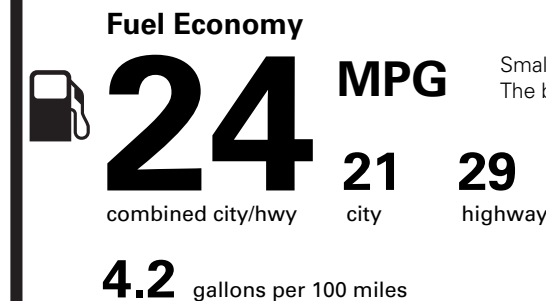

SAFETY/SECURITY

- ADVANCETRAC™ WITH RSC
- AIRBAGS-DUAL-STAGE FRONT
- AIRBAGS-SIDE IMPACT/SAFETY CANOPY SIDE AIR CURTAINS
- AUTO HIGH BEAMS
- PERIMETER ALARM
- PERSONAL SAFETY SYSTEM™
- PRE-COLLISION ASSIST W/AEB
- SOS POST-CRASH ALERT SYS™
- TIRE PRESSURE MONITOR SYS

WARRANTY

- 4YR/50K MILE WARRANTY
- 4YR/50K PICKUPDELIVERY SVC
- 6YR/70K MI POWERTRAIN WARR

INCLUDED ON THIS VEHICLE

(MSRP)

EQUIPMENT GROUP 202A

- AUTO AIR REFRESH
- DIGITAL SCENT
- HANDS-FREE PWR LIFTGATE
- PANO VISTA ROOF W/POWER SHADE
- REAR HTD SEATS W/SWITCH CNTRL
- REVEL AUDIO SYS W/14 SPEAKERS
- POWER CONVERTER-110V
- CONN PKG: 4 YR INCL W/LNCN-AP

OPTIONAL EQUIPMENT/OTHER

- 2026 MODEL YEAR
- WHITE PLATINUM MET 3C 750.00
- SMILE STATE DISCOUNT - 500.00
- 50 STATE EMISSIONS NO CHARGE
- BLUECRUISE EQUIP:4YRS INCL NO CHARGE
- FRONT LICENSE PLATE BRACKET NO CHARGE

PRICE INFORMATION

BASE PRICE	$63,595.00
TOTAL OPTIONS/OTHER	250.00
TOTAL VEHICLE & OPTIONS/OTHER	63,845.00
DESTINATION & DELIVERY	2,295.00

RESIDENCY RESTRICTIONS APPLY TO DISCOUNTS/SAVINGS - BASED ON CUSTOMER ZIP CODE. SEE DEALER FOR DETAILS.

EPA DOT Fuel Economy and Environment

Gasoline Vehicle

Small SUVs range from 14 to 138 MPG. The best vehicle rates 146 MPGe.

You spend **$1,750** more in fuel costs over 5 years compared to the average new vehicle.

Annual fuel cost **$2,050**