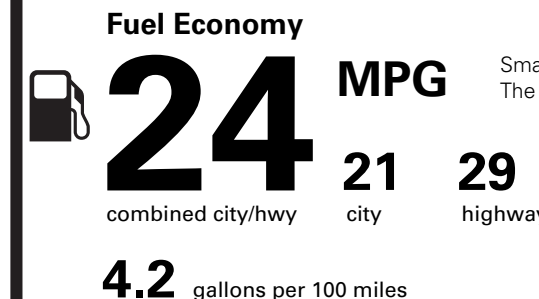

SAFETY/SECURITY

- ADVANCETRAC™ WITH RSC
- AIRBAGS-DUAL-STAGE FRONT
- AIRBAGS-SIDE IMPACT/SAFETY CANOPY SIDE AIR CURTAINS
- AUTO HIGH BEAMS
- PERIMETER ALARM
- PERSONAL SAFETY SYSTEM™
- PRE-COLLISION ASSIST W/AEB
- SOS POST-CRASH ALERT SYS™
- TIRE PRESSURE MONITOR SYS

WARRANTY

- 4YR/50K MILE WARRANTY
- 4YR/50K PICKUPDELIVERY SVC
- 6YR/70K MI POWERTRAIN WARR

INCLUDED ON THIS VEHICLE

(MSRP)

EQUIPMENT GROUP 202A

- AUTO AIR REFRESH
- DIGITAL SCENT
- HANDS-FREE PWR LIFTGATE
- PANO VISTA ROOF W/POWER SHADE
- REAR HTD SEATS W/SWITCH CNTRL
- REVEL AUDIO SYS W/14 SPEAKERS
- POWER CONVERTER-110V
- CONN PKG: 4 YR INCL W/LNCN-AP

OPTIONAL EQUIPMENT/OTHER

- 2026 MODEL YEAR
- GRAY MATTER MET CC 750.00
- SMILE STATE DISCOUNT - 500.00
- 50 STATE EMISSIONS NO CHARGE
- BLUECRUISE EQUIP:4YRS INCL NO CHARGE
- FRONT LICENSE PLATE BRACKET NO CHARGE

PRICE INFORMATION

BASE PRICE	$63,595.00
TOTAL OPTIONS/OTHER	250.00
TOTAL VEHICLE & OPTIONS/OTHER	63,845.00
DESTINATION & DELIVERY	2,295.00

RESIDENCY RESTRICTIONS APPLY TO DISCOUNTS/SAVINGS - BASED ON CUSTOMER ZIP CODE. SEE DEALER FOR DETAILS.

EPA DOT Fuel Economy and Environment

Gasoline Vehicle

Small SUVs range from 14 to 138 MPG. The best vehicle rates 146 MPGe.

You spend **$1,750** more in fuel costs over 5 years compared to the average new vehicle.

Annual fuel cost **$2,050**