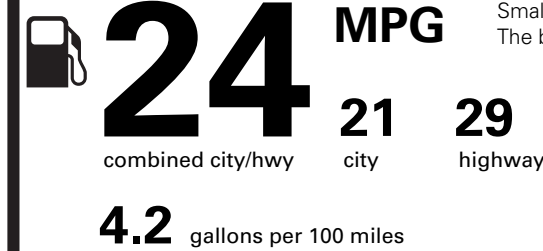

WARRANTY

- 4YR/50K MILE WARRANTY
- 4YR/50K PICKUPDELIVERY SVC
- 6YR/70K MI POWERTRAIN WARR

INCLUDED ON THIS VEHICLE

	(MSRP)
EQUIPMENT GROUP 202A	5,775.00
OPTIONAL EQUIPMENT/OTHER	
SMILE STATE DISCOUNT	- 1,500.00
50 STATE EMISSIONS	NO CHARGE
BLUECRUISE EQUIP: 4 YEAR INCL JET APPEARANCE PACKAGE	3,000.00
.P255/45R22 A/S TIRES	
.22" SATIN DRK LUSTER NKL	
FRONT LICENSE PLATE BRACKET	NO CHARGE

(MSRP)

PRICE INFORMATION

BASE PRICE	$54,850.00
TOTAL OPTIONS/OTHER	7,275.00
TOTAL VEHICLE & OPTIONS/OTHER	62,125.00
DESTINATION & DELIVERY	1,595.00

(MSRP)

RESIDENCY RESTRICTIONS APPLY TO DISCOUNTS/SAVINGS - BASED ON CUSTOMER ZIP CODE. SEE DEALER FOR DETAILS.

RAMP ONE	CA4F	CONVOY	LINCOLN AUTOMOTIVE FINANCIAL SERVICES Whether you decide to lease or finance your vehicle, you'll find the choices that are right for you. See your Lincoln Dealer for details or visit www.lincolnafs.com.	TOTAL MSRP $63,720.00
RAMP TWO	ITEM #: 26-N28G O/T 2			
This label is affixed pursuant to the Federal Automobile Information Disclosure Act. Gasoline, License, and Title Fees, State and Local taxes are not included. Dealer installed options or accessories are not included unless listed above.			RH193 N RD82X 445 000906 08 19 24	

EPA DOT Fuel Economy and Environment

Gasoline Vehicle

Fuel Economy

Small SUVs range from 14 to 123 MPG. The best vehicle rates 140 MPGe.

You spend **$1,500** more in fuel costs over 5 years compared to the average new vehicle.

Annual fuel cost **$2,250**