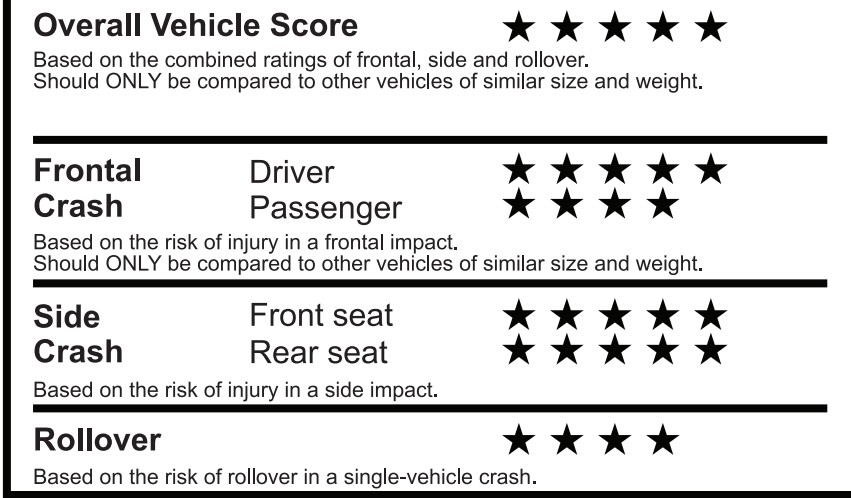

GOVERNMENT 5-STAR SAFETY RATINGS

Star ratings range from 1 to 5 stars (★★★★★), with 5 being the highest. Source: National Highway Traffic Safety Administration (NHTSA). www.safercar.gov or 1-888-327-4236

Download the Lincoln app

Connect your Lincoln with your phone*

Available Remote Features

- Remote Start, Lock and Unlock
- GPS Location
- Phone As A Key
- Vehicle Health Monitoring

More From the App

- Schedule Vehicle Service
- Set Preferred Dealer
- Access Lincoln Automotive Financial Services & Lincoln Access Rewards™
- Manage Over-The-Air Software Updates

THE LINCOLN APP, FORMERLY KNOWN AS LINCOLN WAY™ APP, IS COMPATIBLE WITH SELECT SMARTPHONE PLATFORMS. IS AVAILABLE VIA A DOWNLOAD. MESSAGE AND DATA RATES MAY APPLY. TERMS AND CONDITIONS APPLY. VISIT LINCOLN.COM FOR OUR PRIVACY NOTICE.
*Disclaimer: Remote features may vary by model. An activated vehicle modem, and the Lincoln app are required for remote features. Evolving technology/cellular networks/vehicle capability may limit or prevent functionality. The modem is active and sending vehicle data (e.g., diagnostics) to Lincoln. See in-vehicle Settings for connectivity options. Terms and conditions apply. Visit Lincoln.com for our privacy notice.

Insist on Lincoln Protect! The only extended service plan fully backed by Lincoln and honored at every Lincoln dealership in the U.S., Canada and Mexico. See your Lincoln dealer or visit www.LincolnOwner.com

RAMP ONE	CA3T	CONVOY	TOTAL MSRP $66,140.00
RAMP TWO	ITEM #: 26-457Y O/T 2		
This label is affixed pursuant to the Federal Automobile Information Disclosure Act. Gasoline, License, and Title Fees, State and Local taxes are not included. Dealer installed options or accessories are not included unless listed above.			Scan The QR Code to get more details about this vehicle TF233 N RD42X 630 000200 06 23 26

5LMPJ8KA4TJ065702

WARNING: Operating, servicing and maintaining a passenger vehicle, pickup truck, van, or off-road vehicle can expose you to chemicals including engine exhaust, carbon monoxide, phthalates, and lead, which are known to the State of California to cause cancer and birth defects or other reproductive harm. To minimize exposure, avoid breathing exhaust, do not idle the engine except as necessary, service your vehicle in a well-ventilated area and wear gloves or wash your hands frequently when servicing your vehicle. For more information go to www.P65Warnings.ca.gov/passenger-vehicle.

LINCOLN AUTOMOTIVE FINANCIAL SERVICES
Get approved online at www.lincolnaf.com