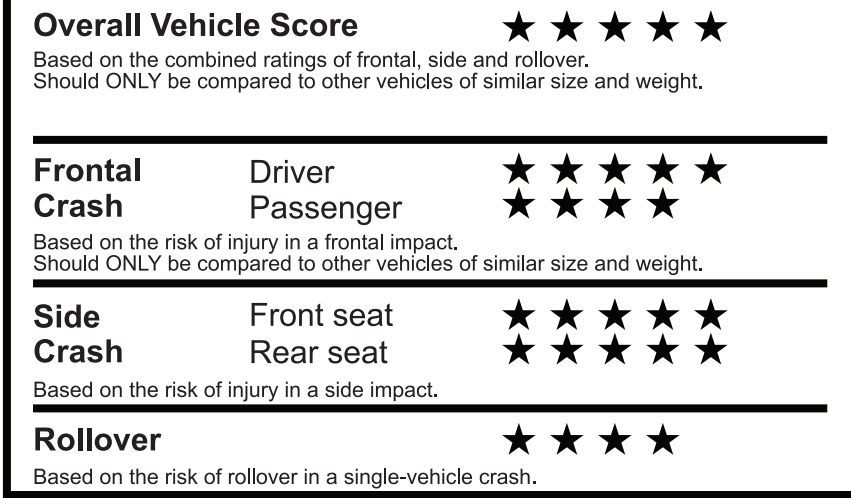

GOVERNMENT 5-STAR SAFETY RATINGS

Star ratings range from 1 to 5 stars (★★★★★), with 5 being the highest. Source: National Highway Traffic Safety Administration (NHTSA). www.safercar.gov or 1-888-327-4236

Download the Lincoln app

Connect your Lincoln with your phone*

Available Remote Features

- Remote Start, Lock and Unlock
- GPS Location
- Phone As A Key
- Vehicle Health Monitoring

More From the App

- Schedule Vehicle Service
- Set Preferred Dealer
- Access Lincoln Automotive Financial Services & Lincoln Access Rewards™
- Manage Over-The-Air Software Updates

Scan the QR code now

THE LINCOLN APP, FORMERLY KNOWN AS LINCOLN WAY™ APP, IS COMPATIBLE WITH SELECT SMARTPHONE PLATFORMS. IS AVAILABLE VIA A DOWNLOAD. MESSAGE AND DATA RATES MAY APPLY. TERMS AND CONDITIONS APPLY. VISIT LINCOLN.COM FOR OUR PRIVACY NOTICE.
*Disclaimer: Remote features may vary by model. An activated vehicle modem, and the Lincoln app are required for remote features. Evolving technology/cellular networks/vehicle capability may limit or prevent functionality. The modem is active and sending vehicle data (e.g., diagnostics) to Lincoln. See in-vehicle Settings for connectivity options. Terms and conditions apply. Visit Lincoln.com for our privacy notice.

Insist on Lincoln Protect! The only extended service plan fully backed by Lincoln and honored at every Lincoln dealership in the U.S., Canada and Mexico. See your Lincoln dealer or visit www.LincolnOwner.com

Get approved online at www.lincolnaf.com

RAMP ONE	CA3T
RAMP TWO	CONVOY
ITEM #:	26-454Y O/T 2

TOTAL MSRP $66,240.00

Scan The QR Code to get more details about this vehicle

This label is affixed pursuant to the Federal Automobile Information Disclosure Act. Gasoline, License, and Title Fees, State and Local taxes are not included. Dealer installed options or accessories are not included unless listed above.

TF233 N RD42X 630 000039 06 23 26

WARNING: Operating, servicing and maintaining a passenger vehicle, pickup truck, van, or off-road vehicle can expose you to chemicals including engine exhaust, carbon monoxide, phthalates, and lead, which are known to the State of California to cause cancer and birth defects or other reproductive harm. To minimize exposure, avoid breathing exhaust, do not idle the engine except as necessary, service your vehicle in a well-ventilated area and wear gloves or wash your hands frequently when servicing your vehicle. For more information go to www.P65Warnings.ca.gov/passenger-vehicle.