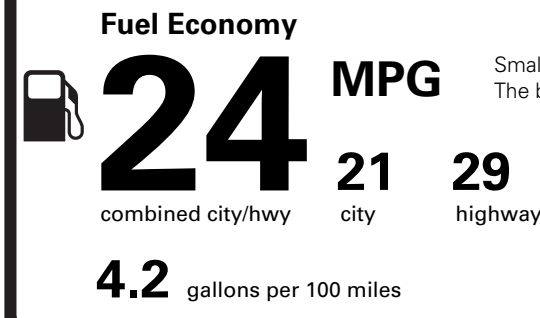

(MSRP)

**PRICE INFORMATION**

BASE PRICE	\$63,595.00
TOTAL OPTIONS/OTHER	350.00
<b>TOTAL VEHICLE &amp; OPTIONS/OTHER</b>	<b>63,945.00</b>
DESTINATION & DELIVERY	2,295.00

RESIDENCY RESTRICTIONS APPLY TO DISCOUNTS/SAVINGS - BASED ON CUSTOMER ZIP CODE. SEE DEALER FOR DETAILS.

### EPA DOT Fuel Economy and Environment

Gasoline Vehicle

Small SUVs range from 14 to 138 MPG. The best vehicle rates 146 MPGe.

You spend **\$1,750** more in fuel costs over 5 years compared to the average new vehicle.