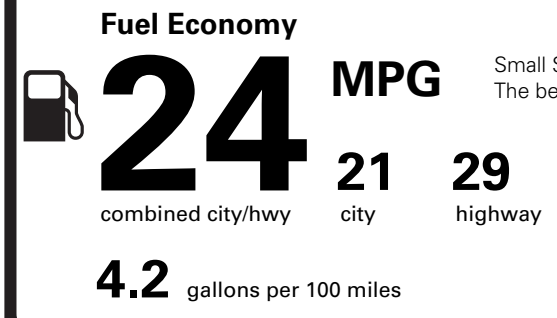

850.00

- OPTIONAL EQUIPMENT/OTHER**
- 21" BRT MCH ALM W/EB PNTD PCKT
 - 50 STATE EMISSIONS
 - BLUECRUISE EQUIP:4YRS INCL
 - FRONT LICENSE PLATE BRACKET

NO CHARGE
NO CHARGE
NO CHARGE

PRICE INFORMATION

BASE PRICE	\$63,595.00
TOTAL OPTIONS/OTHER	850.00
TOTAL VEHICLE & OPTIONS/OTHER	64,445.00
DESTINATION & DELIVERY	2,295.00

EPA DOT Fuel Economy and Environment

Gasoline Vehicle

Small SUVs range from 14 to 138 MPG. The best vehicle rates 146 MPGe.

You spend \$1,750 more in fuel costs over 5 years compared to the average new vehicle.

Annual fuel cost \$2,050

This vehicle emits 369 grams CO₂ per mile. The best emits 0 grams per mile (tailpipe only). Producing and distributing fuel also create emissions; learn more at fueleconomy.gov.

Actual results will vary for many reasons, including driving conditions and how you drive and maintain your vehicle. The average new vehicle gets 29 MPG and costs \$8,500 to fuel over 5 years. Cost estimates are based on 15,000 miles per year at \$3.30 per gallon. MPGe is miles per gasoline gallon equivalent. Vehicle emissions are a significant cause of climate change and smog.