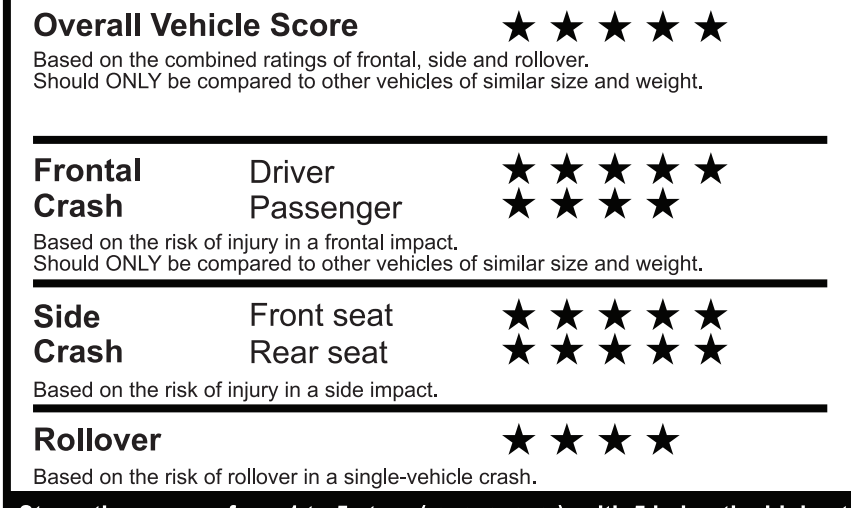

GOVERNMENT 5-STAR SAFETY RATINGS

Star ratings range from 1 to 5 stars (★★★★★), with 5 being the highest. Source: National Highway Traffic Safety Administration (NHTSA). www.safercar.gov or 1-888-327-4236

THE LINCOLN WAY™ APP
Your Dashboard of Services & Features

1. Download the Lincoln Way app* and you can:
2. Remotely start, lock and unlock your vehicle
   - Locate your vehicle and check approximate fuel range
   - Receive vehicle health alerts

The Lincoln Connect™ modem is active and sending vehicle data (e.g., diagnostics) to Lincoln. See in-vehicle Settings for connectivity options.

*Compatible with select smartphone platforms. Lincoln Connect service required (see App Terms for more information). Connected service and related feature functionality is subject to compatible AT&T-network availability. Evolving technology/cellular networks may affect functionality and availability, or continued provision of some features, prohibiting them from functioning. Message and data rates may apply. See your local Lincoln website for our privacy policy.

Insist on Lincoln Protect! The only extended service plan fully backed by Lincoln and honored at every Lincoln dealership in the U.S., Canada and Mexico. See your Lincoln dealer or visit www.LincolnOwner.com

WARNING: Operating, servicing and maintaining a passenger vehicle, pickup truck, van, or off-road vehicle can expose you to chemicals including engine exhaust, carbon monoxide, phthalates, and lead, which are known to the State of California to cause cancer and birth defects or other reproductive harm. To minimize exposure, avoid breathing exhaust, do not idle the engine except as necessary, service your vehicle in a well-ventilated area and wear gloves or wash your hands frequently when servicing your vehicle. For more information go to www.P65Warnings.ca.gov/passenger-vehicle.

LINCOLN AUTOMOTIVE FINANCIAL SERVICES
Get approved online at www.lincolnaf.com

RAMP ONE	CA2H	CONVOY	TOTAL MSRP $66,740.00
RAMP TWO	ITEM #: 43-1499 O/T 2		
This label is affixed pursuant to the Federal Automobile Information Disclosure Act. Gasoline, License, and Title Fees, State and Local taxes are not included. Dealer installed options or accessories are not included unless listed above.			TE273 N RD82X 630 000552 05 27 26

Scan The QR Code to get more details about this vehicle