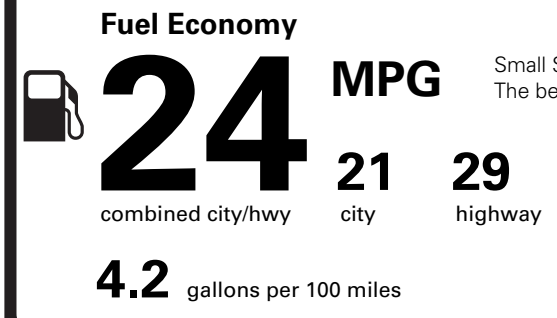

SAFETY/SECURITY

- ADVANCETRAC™ WITH RSC
- AIRBAGS-DUAL-STAGE FRONT
- AIRBAGS-SIDE IMPACT/SAFETY CANOPY SIDE AIR CURTAINS
- AUTO HIGH BEAMS
- PERIMETER ALARM
- PERSONAL SAFETY SYSTEM™
- PRE-COLLISION ASSIST W/AEB
- SOS POST-CRASH ALERT SYS™
- TIRE PRESSURE MONITOR SYS

WARRANTY

- 4YR/50K MILE WARRANTY
- 4YR/50K PICKUPDELIVERY SVC
- 6YR/70K MI POWERTRAIN WARR

INCLUDED ON THIS VEHICLE

1. **EQUIPMENT GROUP 202A**
2. AUTO AIR REFRESH
   - DIGITAL SCENT
   - HANDS-FREE PWR LIFTGATE
   - PANO VISTA ROOF W/POWER SHADE
   - REAR HTD SEATS W/SWITCH CNTRL
   - REVEL AUDIO SYS W/14 SPEAKERS
   - POWER CONVERTER-110V
   - CONN PKG: 4 YR INCL W/LNCN-AP

(MSRP)

OPTIONAL EQUIPMENT/OTHER

1. 2026 MODEL YEAR
2. WHITE PLATINUM MET 3C 750.00
   - 21" BRT MCH ALM W/EB PNTD PKCT 850.00
   - 50 STATE EMISSIONS NO CHARGE
   - BLUECRUISE EQUIP:4YRS INCL NO CHARGE
   - SIRIUSXM W/360L (4YR PLAN) 400.00
   - FRONT LICENSE PLATE BRACKET NO CHARGE

PRICE INFORMATION

BASE PRICE	$63,595.00
TOTAL OPTIONS/OTHER	2,000.00
TOTAL VEHICLE & OPTIONS/OTHER	65,595.00
DESTINATION & DELIVERY	2,295.00

EPA DOT Fuel Economy and Environment

Gasoline Vehicle

Small SUVs range from 14 to 138 MPG. The best vehicle rates 146 MPGe.

You spend $1,750 more in fuel costs over 5 years compared to the average new vehicle.

Annual fuel cost $2,050