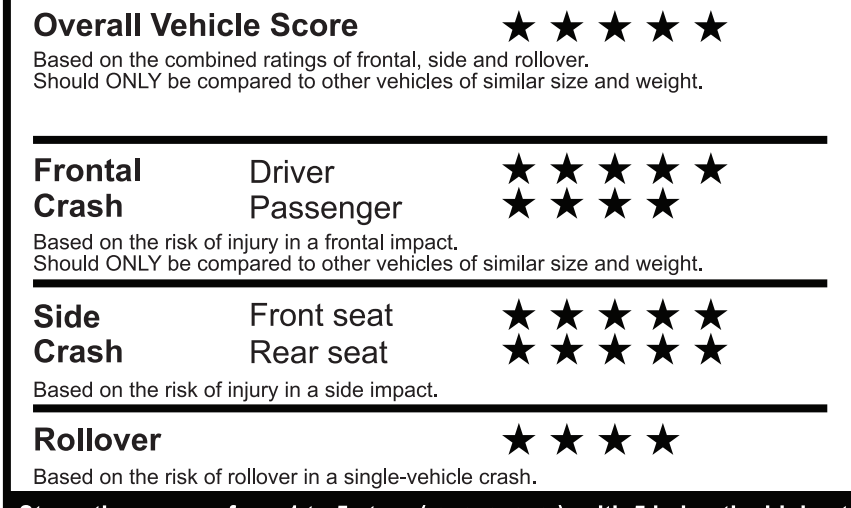

GOVERNMENT 5-STAR SAFETY RATINGS

Star ratings range from 1 to 5 stars (★★★★★), with 5 being the highest. Source: National Highway Traffic Safety Administration (NHTSA). www.safercar.gov or 1-888-327-4236

THE LINCOLN WAY™ APP

1. Download the Lincoln Way app* and you can:
2. Remotely start, lock and unlock your vehicle
   - Locate your vehicle and check approximate fuel range
   - Receive vehicle health alerts

The Lincoln Connect™ modem is active and sending vehicle data (e.g., diagnostics) to Lincoln. See in-vehicle Settings for connectivity options.

Lincoln Protect®

Insist on Lincoln Protect! The only extended service plan fully backed by Lincoln and honored at every Lincoln dealership in the U.S., Canada and Mexico. See your Lincoln dealer or visit www.LincolnOwner.com

RAMP ONE	CD4C	CONVOY	TOTAL MSRP $67,890.00
RAMP TWO	ITEM #: 14-L09G O/T 2		
This label is affixed pursuant to the Federal Automobile Information Disclosure Act. Gasoline, License, and Title Fees, State and Local taxes are not included. Dealer installed options or accessories are not included unless listed above.			TE253 N RD32XX 630 000203 05 25 26

Scan The QR Code to get more details about this vehicle

WARNING: Operating, servicing and maintaining a passenger vehicle, pickup truck, van, or off-road vehicle can expose you to chemicals including engine exhaust, carbon monoxide, phthalates, and lead, which are known to the State of California to cause cancer and birth defects or other reproductive harm. To minimize exposure, avoid breathing exhaust, do not idle the engine except as necessary, service your vehicle in a well-ventilated area and wear gloves or wash your hands frequently when servicing your vehicle. For more information go to www.P65Warnings.ca.gov/passenger-vehicle.

LINCOLN AUTOMOTIVE FINANCIAL SERVICES

Get approved online at www.lincolnaf.com