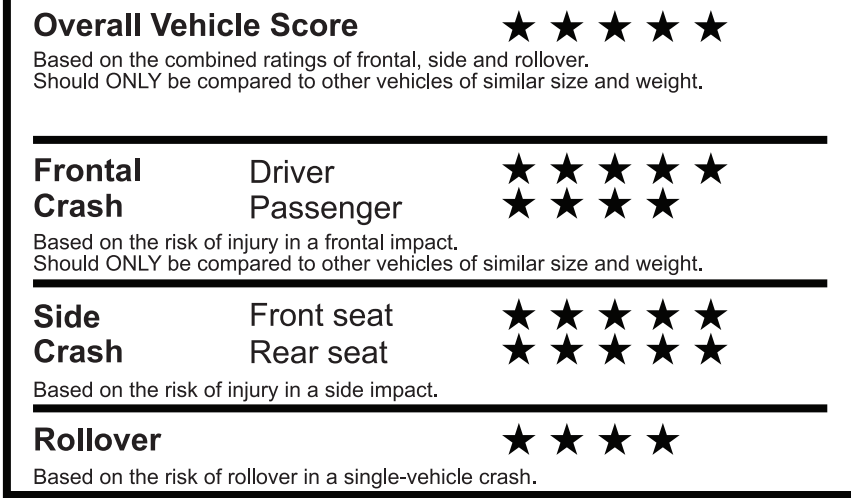

GOVERNMENT 5-STAR SAFETY RATINGS

Star ratings range from 1 to 5 stars (★★★★★), with 5 being the highest. Source: National Highway Traffic Safety Administration (NHTSA). www.safercar.gov or 1-888-327-4236

THE LINCOLN WAY™ APP

1. Download the Lincoln Way app* and you can:
2. Remotely start, lock and unlock your vehicle
   - Locate your vehicle and check approximate fuel range
   - Receive vehicle health alerts

The Lincoln Connect™ modem is active and sending vehicle data (e.g., diagnostics) to Lincoln. See in-vehicle Settings for connectivity options.

Lincoln Protect®

Insist on Lincoln Protect! The only extended service plan fully backed by Lincoln and honored at every Lincoln dealership in the U.S., Canada and Mexico. See your Lincoln dealer or visit www.LincolnOwner.com

WARNING: Operating, servicing and maintaining a passenger vehicle, pickup truck, van, or off-road vehicle can expose you to chemicals including engine exhaust, carbon monoxide, phthalates, and lead, which are known to the State of California to cause cancer and birth defects or other reproductive harm. To minimize exposure, avoid breathing exhaust, do not idle the engine except as necessary, service your vehicle in a well-ventilated area and wear gloves or wash your hands frequently when servicing your vehicle. For more information go to www.P65Warnings.ca.gov/passenger-vehicle.

LINCOLN AUTOMOTIVE FINANCIAL SERVICES

Get approved online at www.lincolnaf.com

RAMP ONE	CD4C	CONVOY	TOTAL MSRP $65,590.00	
RAMP TWO				
	ITEM #:	15-C157 O/T 2	Scan The QR Code to get more details about this vehicle	
This label is affixed pursuant to the Federal Automobile Information Disclosure Act. Gasoline, License, and Title Fees, State and Local taxes are not included. Dealer installed options or accessories are not included unless listed above.				TD273 N RD32X 625 001593 04 27 26