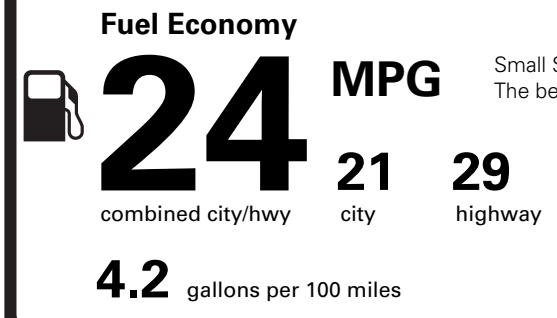

FUNCTIONAL

- 360 DEGREE CAMERA
- ADAPTIVE CRUISE CONTROL
- ADAPTIVE SUSPENSION
- BLIS W/CROSS-TRAFFIC ALERT
- INTELL ACCESS W/PUSH START
- LANE-KEEPING SYSTEM
- LINCOLN CONNECT™ -5G MODEM W/WIFI CAPABILITY
- LINCOLN CO-PILOT360@DR2.0
- LINCOLN DIG EXPERIENCE
- PHONE AS A KEY (PAAK)
- REAR PARKING SENSORS
- SECURICODE™ KEYLESS KEYPAD
- WIRELESS CHARGING PAD

SAFETY/SECURITY

- ADVANCETRAC™ WITH RSC
- AIRBAGS-DUAL-STAGE FRONT
- AIRBAGS-SIDE IMPACT/SAFETY CANOPY SIDE AIR CURTAINS
- AUTO HIGH BEAMS
- PERIMETER ALARM
- PERSONAL SAFETY SYSTEM™
- PRE-COLLISION ASSIST W/AEB
- SOS POST-CRASH ALERT SYS™
- TIRE PRESSURE MONITOR SYS

WARRANTY

- 4YR/50K MILE WARRANTY
- 4YR/50K PICKUPDELIVERY SVC
- 6YR/70K MI POWERTRAIN WARR

INCLUDED ON THIS VEHICLE

1. **EQUIPMENT GROUP 202A**
2. AUTO AIR REFRESH
   - DIGITAL SCENT
   - HANDS-FREE PWR LIFTGATE
   - PANO VISTA ROOF W/POWER SHADE
   - REAR HTD SEATS W/SWITCH CNTRL
   - REVEL AUDIO SYS W/14 SPEAKERS
   - POWER CONVERTER-110V
   - CONN PKG: 4 YR INCL W/LNCN-AP

(MSRP)

OPTIONAL EQUIPMENT/OTHER

- 50 STATE EMISSIONS
- BLUECRUISE EQUIP:4YRS INCL
- FRONT LICENSE PLATE BRACKET

NO CHARGE
NO CHARGE
NO CHARGE

PRICE INFORMATION

BASE PRICE	$63,595.00
TOTAL OPTIONS/OTHER	
TOTAL VEHICLE & OPTIONS/OTHER	63,595.00
DESTINATION & DELIVERY	1,995.00

EPA DOT Fuel Economy and Environment

Gasoline Vehicle

Small SUVs range from 14 to 138 MPG. The best vehicle rates 146 MPGe.

You spend $1,750 more in fuel costs over 5 years compared to the average new vehicle.

Annual fuel cost $2,050