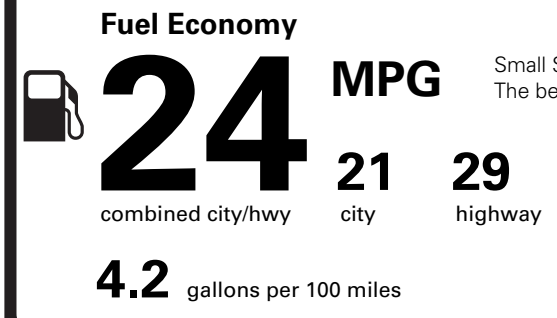

OPTIONAL EQUIPMENT/OTHER

- 2026 MODEL YEAR
RED CARPET MET CC 750.00
50 STATE EMISSIONS NO CHARGE
BLUECRUISE EQUIP:4YRS INCL NO CHARGE
FRONT LICENSE PLATE BRACKET NO CHARGE

PRICE INFORMATION

BASE PRICE	\$63,595.00
TOTAL OPTIONS/OTHER	5,205.00
TOTAL VEHICLE & OPTIONS/OTHER	68,800.00
DESTINATION & DELIVERY	1,995.00

EPA DOT Fuel Economy and Environment

Gasoline Vehicle

Small SUVs range from 14 to 138 MPG. The best vehicle rates 146 MPGe.

You spend \$1,750 more in fuel costs over 5 years compared to the average new vehicle.