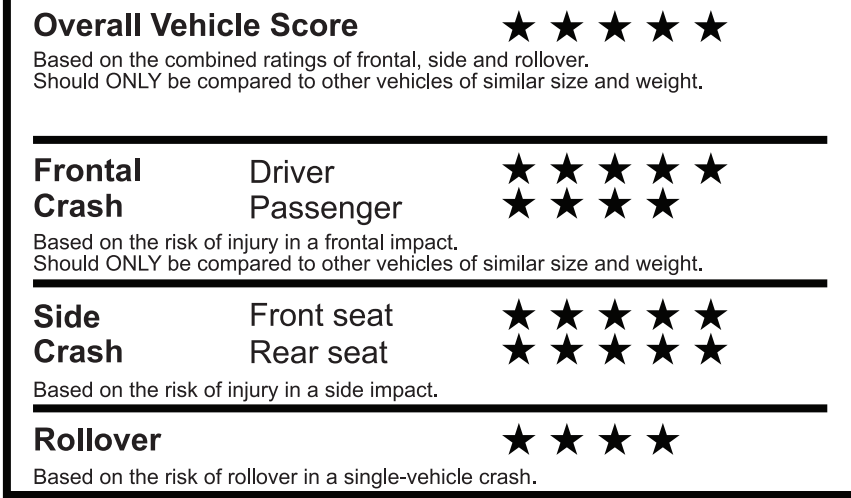

GOVERNMENT 5-STAR SAFETY RATINGS

Star ratings range from 1 to 5 stars (★★★★★), with 5 being the highest. Source: National Highway Traffic Safety Administration (NHTSA). www.safercar.gov or 1-888-327-4236

THE LINCOLN WAY™ APP

1. Download the Lincoln Way app* and you can:
2. Remotely start, lock and unlock your vehicle
   - Locate your vehicle and check approximate fuel range
   - Receive vehicle health alerts

The Lincoln Connect™ modem is active and sending vehicle data (e.g., diagnostics) to Lincoln. See in-vehicle Settings for connectivity options.

Lincoln Protect®

Insist on Lincoln Protect! The only extended service plan fully backed by Lincoln and honored at every Lincoln dealership in the U.S., Canada and Mexico. See your Lincoln dealer or visit www.LincolnOwner.com

WARNING: Operating, servicing and maintaining a passenger vehicle, pickup truck, van, or off-road vehicle can expose you to chemicals including engine exhaust, carbon monoxide, phthalates, and lead, which are known to the State of California to cause cancer and birth defects or other reproductive harm. To minimize exposure, avoid breathing exhaust, do not idle the engine except as necessary, service your vehicle in a well-ventilated area and wear gloves or wash your hands frequently when servicing your vehicle. For more information go to www.P65Warnings.ca.gov/passenger-vehicle.

LINCOLN AUTOMOTIVE FINANCIAL SERVICES
Get approved online at www.lincolnaf.com

RAMP ONE	CA6K	CONVOY	TOTAL MSRP $66,855.00
RAMP TWO	ITEM #: 63-2213 O/T 2		
This label is affixed pursuant to the Federal Automobile Information Disclosure Act. Gasoline, License, and Title Fees, State and Local taxes are not included. Dealer installed options or accessories are not included unless listed above.			Scan The QR Code to get more details about this vehicle
			TC303 N RD82X 625 000792 03 30 26