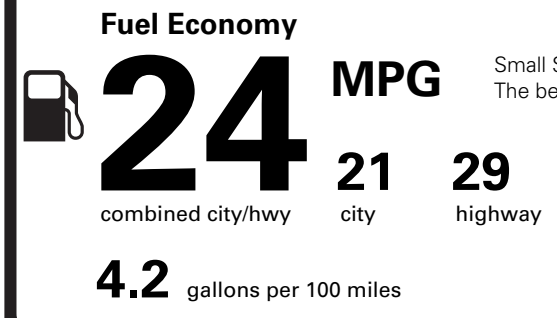

- 360 DEGREE CAMERA
- ADAPTIVE CRUISE CONTROL
- ADAPTIVE SUSPENSION
- BLIS W/CROSS-TRAFFIC ALERT
- INTELL ACCESS W/PUSH START
- LANE-KEEPING SYSTEM
- LINCOLN CONNECT™ -5G MODEM W/WIFI CAPABILITY
- LINCOLN CO-PILOT360@DR2.0
- LINCOLN DIG EXPERIENCE
- PHONE AS A KEY (PAAK)
- REAR PARKING SENSORS
- SECURICODE™ KEYLESS KEYPAD
- WIRELESS CHARGING PAD

SAFETY/SECURITY

- ADVANCETRAC™ WITH RSC
- AIRBAGS-DUAL-STAGE FRONT
- AIRBAGS-SIDE IMPACT/SAFETY CANOPY SIDE AIR CURTAINS
- AUTO HIGH BEAMS
- PERIMETER ALARM
- PERSONAL SAFETY SYSTEM™
- PRE-COLLISION ASSIST W/AEB
- SOS POST-CRASH ALERT SYS™
- TIRE PRESSURE MONITOR SYS

WARRANTY

- 4YR/50K MILE WARRANTY
- 4YR/50K PICKUPDELIVERY SVC
- 6YR/70K MI POWERTRAIN WARR

INCLUDED ON THIS VEHICLE

1. **EQUIPMENT GROUP 202A**
2. AUTO AIR REFRESH
   - DIGITAL SCENT
   - HANDS-FREE PWR LIFTGATE
   - PANO VISTA ROOF W/POWER SHADE
   - REAR HTD SEATS W/SWITCH CNTRL
   - REVEL AUDIO SYS W/14 SPEAKERS
   - POWER CONVERTER-110V
   - CONN PKG: 4 YR INCL W/LNCN-AP

(MSRP)

750.00
NO CHARGE
NO CHARGE
NO CHARGE

OPTIONAL EQUIPMENT/OTHER

1. 2026 MODEL YEAR
   WHITE PLATINUM MET 3C
   50 STATE EMISSIONS
   BLUECRUISE EQUIP:4YRS INCL
   FRONT LICENSE PLATE BRACKET

DEALER INSTALLED OPTIONS

1. Cargo Accessories & Mat Packag

515.00

PRICE INFORMATION

BASE PRICE	$63,595.00
TOTAL OPTIONS/OTHER	1,265.00
TOTAL VEHICLE & OPTIONS/OTHER	64,860.00
DESTINATION & DELIVERY	1,995.00

EPA DOT Fuel Economy and Environment

Gasoline Vehicle

Small SUVs range from 14 to 138 MPG. The best vehicle rates 146 MPGe.

You spend $1,750 more in fuel costs over 5 years compared to the average new vehicle.

Annual fuel cost $2,050