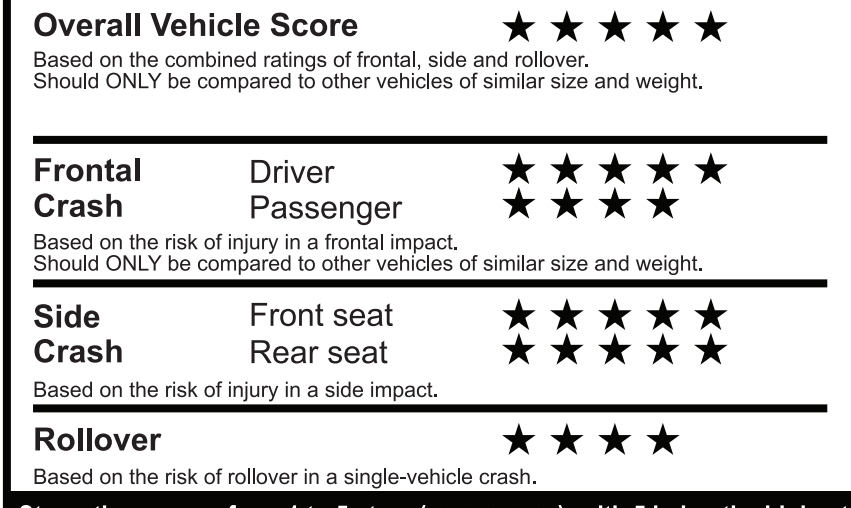

GOVERNMENT 5-STAR SAFETY RATINGS

Star ratings range from 1 to 5 stars (★★★★★), with 5 being the highest. Source: National Highway Traffic Safety Administration (NHTSA). www.safercar.gov or 1-888-327-4236

THE LINCOLN WAY™ APP
Your Dashboard of Services & Features

1. Download the Lincoln Way app* and you can:
2. Remotely start, lock and unlock your vehicle
   - Locate your vehicle and check approximate fuel range
   - Receive vehicle health alerts

The Lincoln Connect™ modem is active and sending vehicle data (e.g., diagnostics) to Lincoln. See in-vehicle Settings for connectivity options.

*Compatible with select smartphone platforms. Lincoln Connect service required (see App Terms for more information). Connected service and related feature functionality is subject to compatible AT&T-network availability. Evolving technology/cellular networks may affect functionality and availability, or continued provision of some features, prohibiting them from functioning. Message and data rates may apply. See your local Lincoln website for our privacy policy.

Insist on Lincoln Protect! The only extended service plan fully backed by Lincoln and honored at every Lincoln dealership in the U.S., Canada and Mexico. See your Lincoln dealer or visit www.LincolnOwner.com

WARNING: Operating, servicing and maintaining a passenger vehicle, pickup truck, van, or off-road vehicle can expose you to chemicals including engine exhaust, carbon monoxide, phthalates, and lead, which are known to the State of California to cause cancer and birth defects or other reproductive harm. To minimize exposure, avoid breathing exhaust, do not idle the engine except as necessary, service your vehicle in a well-ventilated area and wear gloves or wash your hands frequently when servicing your vehicle. For more information go to www.P65Warnings.ca.gov/passenger-vehicle.

Get approved online at www.lincolnaf.com

RAMP ONE	CD4C	CONVOY	TOTAL MSRP $69,090.00
RAMP TWO	ITEM #: 15-C150 O/T 2		
This label is affixed pursuant to the Federal Automobile Information Disclosure Act. Gasoline, License, and Title Fees, State and Local taxes are not included. Dealer installed options or accessories are not included unless listed above.			TC273 N RD32X 625 000263 03 27 26

Scan The QR Code to get more details about this vehicle