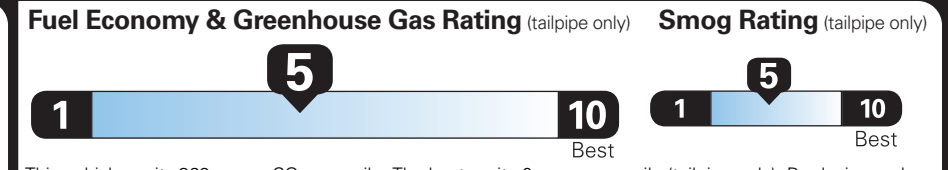

You spend $1,750 more in fuel costs over 5 years compared to the average new vehicle.

Annual fuel cost $2,050

This vehicle emits 369 grams CO₂ per mile. The best emits 0 grams per mile (tailpipe only). Producing and distributing fuel also create emissions; learn more at fueleconomy.gov.

Actual results will vary for many reasons, including driving conditions and how you drive and maintain your vehicle. The average new vehicle gets 29 MPG and costs $8,500 to fuel over 5 years. Cost estimates are based on 15,000 miles per year at $3.30 per gallon. MPGe is miles per gasoline gallon equivalent. Vehicle emissions are a significant cause of climate change and smog.

fueleconomy.gov

Calculate personalized estimates and compare vehicles