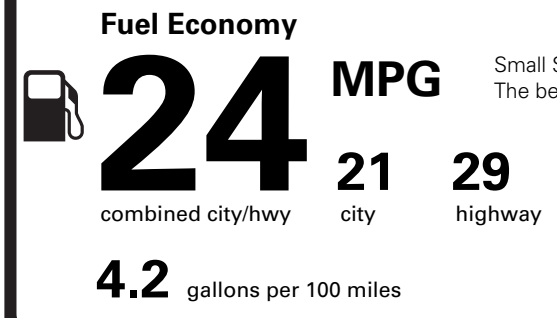

3,500.00

- OPTIONAL EQUIPMENT/OTHER**
- JET APPEARANCE PACKAGE
 - .P255/45R22 A/S TIRES
 - .22 SATIN DRK LSTR W/SATIN CHR
 - 50 STATE EMISSIONS
 - BLUECRUISE EQUIP:4YRS INCL
 - FRONT LICENSE PLATE BRACKET
- NO CHARGE
NO CHARGE
NO CHARGE

PRICE INFORMATION

BASE PRICE	\$63,595.00
TOTAL OPTIONS/OTHER	3,500.00
TOTAL VEHICLE & OPTIONS/OTHER	67,095.00
DESTINATION & DELIVERY	1,995.00

EPA DOT Fuel Economy and Environment

Gasoline Vehicle

You spend \$1,750 more in fuel costs over 5 years compared to the average new vehicle.

Annual fuel cost \$2,050

This vehicle emits 369 grams CO₂ per mile. The best emits 0 grams per mile (tailpipe only). Producing and distributing fuel also create emissions; learn more at fueleconomy.gov.

Actual results will vary for many reasons, including driving conditions and how you drive and maintain your vehicle. The average new vehicle gets 29 MPG and costs \$8,500 to fuel over 5 years. Cost estimates are based on 15,000 miles per year at \$3.30 per gallon. MPGe is miles per gasoline gallon equivalent. Vehicle emissions are a significant cause of climate change and smog.