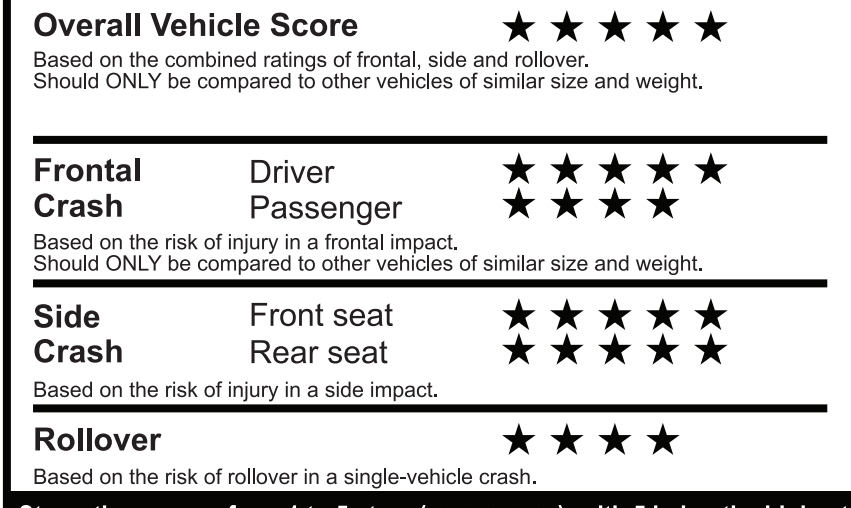

**fueleconomy.gov**

Calculate personalized estimates and compare vehicles

**GOVERNMENT 5-STAR SAFETY RATINGS**

Star ratings range from 1 to 5 stars (★★★★★), with 5 being the highest. Source: National Highway Traffic Safety Administration (NHTSA). [www.safercar.gov](http://www.safercar.gov) or 1-888-327-4236