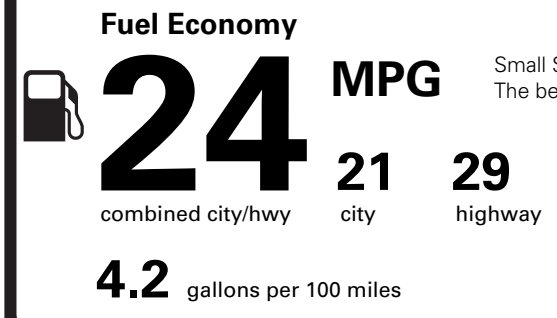

BASE PRICE	\$63,595.00
TOTAL OPTIONS/OTHER	750.00
<b>TOTAL VEHICLE &amp; OPTIONS/OTHER</b>	<b>64,345.00</b>
DESTINATION & DELIVERY	1,995.00

**EPA DOT Fuel Economy and Environment**

Gasoline Vehicle

**You spend \$1,750 more in fuel costs over 5 years** compared to the average new vehicle.