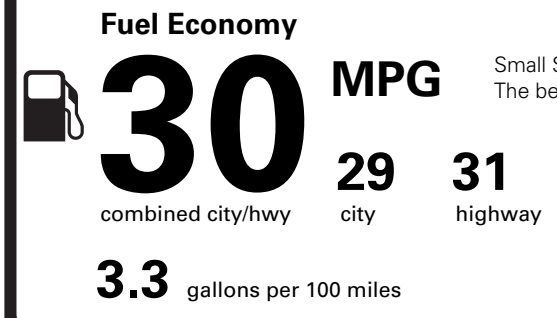

SAFETY/SECURITY

- ADVANCETRAC™ WITH RSC
- AIRBAGS-DUAL-STAGE FRONT
- AIRBAGS-SIDE IMPACT/SAFETY CANOPY SIDE AIR CURTAINS
- AUTO HIGH BEAMS
- PERIMETER ALARM
- PERSONAL SAFETY SYSTEM™
- PRE-COLLISION ASSIST W/AEB
- SOS POST-CRASH ALERT SYS™
- TIRE PRESSURE MONITOR SYS

WARRANTY

- 4YR/50K MILE WARRANTY
- 4YR/50K PICKUPDELIVERY SVC
- 6YR/70K MI POWERTRAIN WARR

INCLUDED ON THIS VEHICLE

1. **EQUIPMENT GROUP 202A**
2. AUTO AIR REFRESH
   - DIGITAL SCENT
   - HANDS-FREE PWR LIFTGATE
   - PANO VISTA ROOF W/POWER SHADE
   - REAR HTD SEATS W/SWITCH CNTRL
   - REVEL AUDIO SYS W/14 SPEAKERS
   - POWER CONVERTER-110V
   - CONN PKG: 4 YR INCL W/LNCN-AP

(MSRP)

OPTIONAL EQUIPMENT/OTHER

- 2026 MODEL YEAR
- GRAY MATTER MET CC 750.00
- 2.0L GTDI FHEV 3,000.00
- JET APPEARANCE PACKAGE 3,500.00
- .P255/45R22 A/S TIRES
- .22 SATIN DRK LSTR W/SATIN CHR
- 50 STATE EMISSIONS NO CHARGE
- BLUECRUISE EQUIP:4YRS INCL NO CHARGE
- FRONT LICENSE PLATE BRACKET NO CHARGE

PRICE INFORMATION

BASE PRICE	MSRP	$63,595.00
TOTAL OPTIONS/OTHER		7,250.00
TOTAL VEHICLE & OPTIONS/OTHER		70,845.00
DESTINATION & DELIVERY		1,995.00

EPA DOT Fuel Economy and Environment

Gasoline Vehicle

Small SUVs range from 14 to 125 MPG. The best vehicle rates 146 MPGe.

You save $250
in fuel costs over 5 years compared to the average new vehicle.

Annual fuel cost $1,650