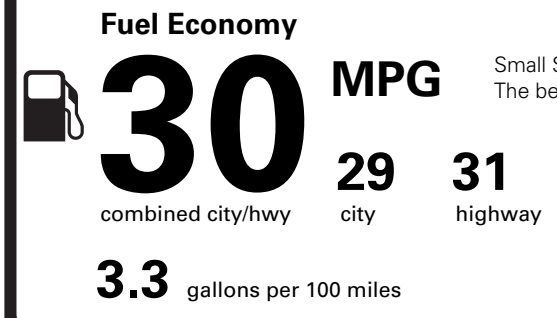

BASE PRICE	\$63,595.00
TOTAL OPTIONS/OTHER	8,305.00
TOTAL VEHICLE & OPTIONS/OTHER	71,900.00
DESTINATION & DELIVERY	1,995.00

EPA DOT Fuel Economy and Environment

Gasoline Vehicle

Small SUVs range from 14 to 138 MPG. The best vehicle rates 146 MPGe.