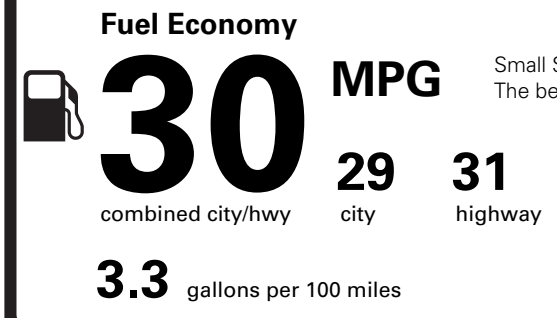

EPA DOT Fuel Economy and Environment

Gasoline Vehicle

Small SUVs range from 14 to 138 MPG. The best vehicle rates 146 MPGe.

You save \$250
in fuel costs over 5 years compared to the average new vehicle.

Annual fuel cost \$1,650