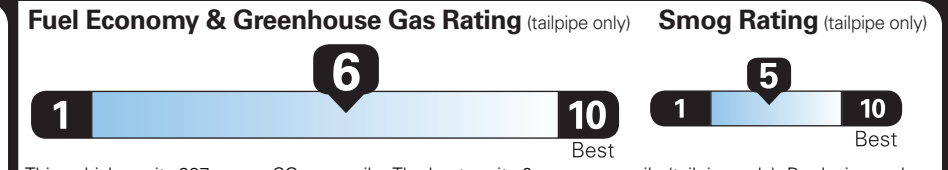

EPA DOT Fuel Economy and Environment

Gasoline Vehicle

Small SUVs range from 14 to 138 MPG. The best vehicle rates 146 MPGe.

You save \$250
in fuel costs over 5 years compared to the average new vehicle.

Annual fuel cost \$1,650