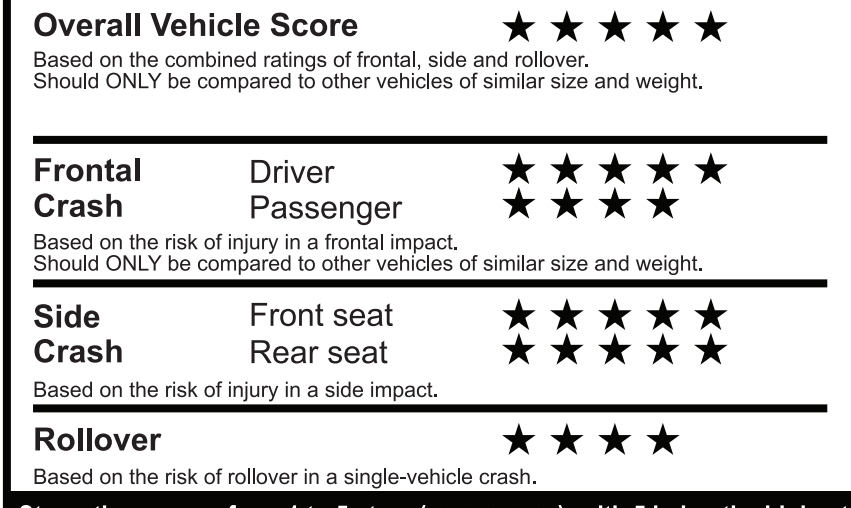

fueleconomy.gov

Calculate personalized estimates and compare vehicles

GOVERNMENT 5-STAR SAFETY RATINGS

Star ratings range from 1 to 5 stars (★★★★★), with 5 being the highest. Source: National Highway Traffic Safety Administration (NHTSA). www.safercar.gov or 1-888-327-4236