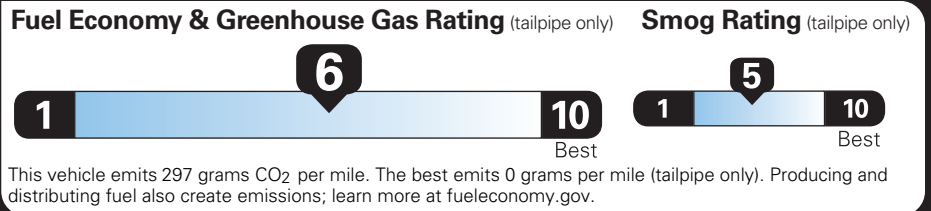

Actual results will vary for many reasons, including driving conditions and how you drive and maintain your vehicle. The average new vehicle gets 29 MPG and costs $8,500 to fuel over 5 years. Cost estimates are based on 15,000 miles per year at $3.30 per gallon. MPGe is miles per gasoline gallon equivalent. Vehicle emissions are a significant cause of climate change and smog.

fueleconomy.gov

Calculate personalized estimates and compare vehicles