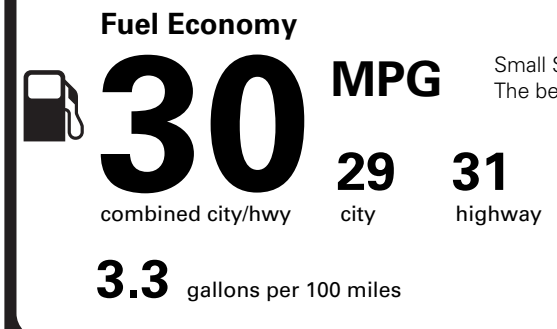

PRICE INFORMATION

BASE PRICE	\$63,595.00
TOTAL OPTIONS/OTHER	4,600.00
TOTAL VEHICLE & OPTIONS/OTHER	68,195.00
DESTINATION & DELIVERY	1,995.00

EPA DOT Fuel Economy and Environment

Gasoline Vehicle

Small SUVs range from 14 to 138 MPG. The best vehicle rates 146 MPGe.

You save \$250
in fuel costs over 5 years compared to the average new vehicle.

Annual fuel cost \$1,650

Actual results will vary for many reasons, including driving conditions and how you drive and maintain your vehicle. The average new vehicle gets 29 MPG and costs \$8,500 to fuel over 5 years. Cost estimates are based on 15,000 miles per year at \$3.30 per gallon. MPGe is miles per gasoline gallon equivalent. Vehicle emissions are a significant cause of climate change and smog.