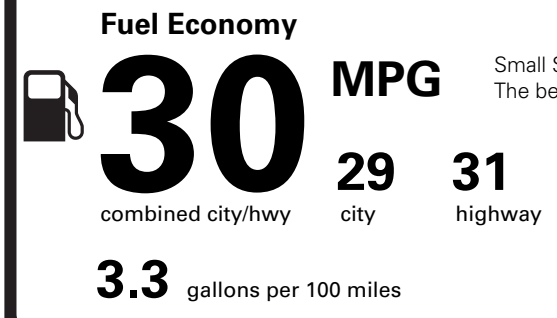

(MSRP)

OPTIONAL EQUIPMENT/OTHER

- 2.0L GTDI FHEV
- 50 STATE EMISSIONS
- BLUECRUISE EQUIP:4YRS INCL
- FRONT LICENSE PLATE BRACKET

3,000.00
NO CHARGE
NO CHARGE
NO CHARGE

PRICE INFORMATION

BASE PRICE	\$63,595.00
TOTAL OPTIONS/OTHER	3,000.00
TOTAL VEHICLE & OPTIONS/OTHER	66,595.00
DESTINATION & DELIVERY	2,295.00

EPA DOT Fuel Economy and Environment

Gasoline Vehicle

Small SUVs range from 14 to 138 MPG. The best vehicle rates 146 MPGe.

You save \$250
in fuel costs over 5 years compared to the average new vehicle.

Annual fuel cost \$1,650

This vehicle emits 297 grams CO₂ per mile. The best emits 0 grams per mile (tailpipe only). Producing and distributing fuel also create emissions; learn more at fueleconomy.gov.

Actual results will vary for many reasons, including driving conditions and how you drive and maintain your vehicle. The average new vehicle gets 29 MPG and costs \$8,500 to fuel over 5 years. Cost estimates are based on 15,000 miles per year at \$3.30 per gallon. MPGe is miles per gasoline gallon equivalent. Vehicle emissions are a significant cause of climate change and smog.