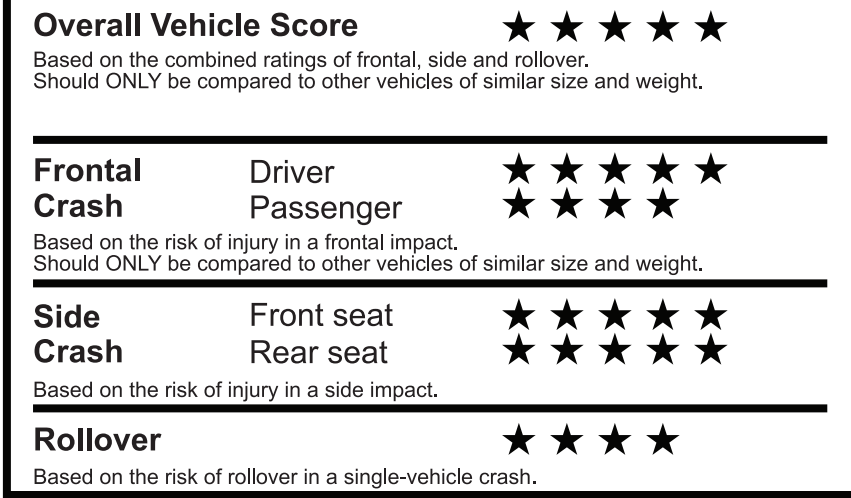

GOVERNMENT 5-STAR SAFETY RATINGS

Star ratings range from 1 to 5 stars (★★★★★), with 5 being the highest.
Source: National Highway Traffic Safety Administration (NHTSA).
www.safercar.gov or 1-888-327-4236