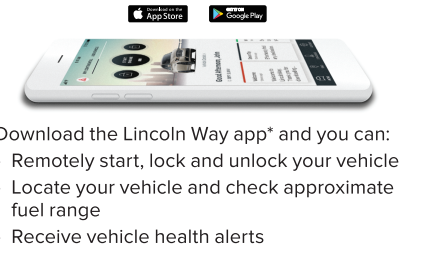

THE LINCOLN WAY™ APP
Your Dashboard of Services & Features

The Lincoln Connect™ modem is active and sending vehicle data (e.g., diagnostics) to Lincoln. See in-vehicle Settings for connectivity options.

Lincoln Protect®

Insist on Lincoln Protect! The only extended service plan fully backed by Lincoln and honored at every Lincoln dealership in the U.S., Canada and Mexico. See your Lincoln dealer or visit www.lincolnafn.com

Get approved online at www.lincolnafn.com

RAMP ONE	CU2G	CONVOY	TOTAL MSRP $79,225.00
RAMP TWO	ITEM #: 28-S99L O/T 2		
This label is affixed pursuant to the Federal Automobile Information Disclosure Act. Gasoline, License, and Title Fees, State and Local taxes are not included. Dealer installed options or accessories are not included unless listed above.			Scan The QR Code to get more details about this vehicle
			TB253 N RD82X 625 001118 02 25 26