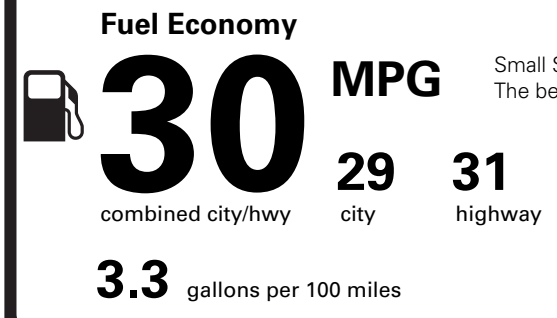

FUNCTIONAL

- 360 DEGREE CAMERA
- ADAPTIVE CRUISE CONTROL
- ADAPTIVE SUSPENSION
- BLIS W/CROSS-TRAFFIC ALERT
- INTELL ACCESS W/PUSH START
- LANE-KEEPING SYSTEM
- LINCOLN CONNECT™ -5G MODEM W/WIFI CAPABILITY
- LINCOLN CO-PILOT360@DR2.0
- LINCOLN DIG EXPERIENCE
- PHONE AS A KEY (PAAK)
- REAR PARKING SENSORS
- SECURICODE™ KEYLESS KEYPAD
- WIRELESS CHARGING PAD

SAFETY/SECURITY

- ADVANCETRAC™ WITH RSC
- AIRBAGS-DUAL-STAGE FRONT
- AIRBAGS-SIDE IMPACT/SAFETY CANOPY SIDE AIR CURTAINS
- AUTO HIGH BEAMS
- PERIMETER ALARM
- PERSONAL SAFETY SYSTEM™
- PRE-COLLISION ASSIST W/AEB
- SOS POST-CRASH ALERT SYS™
- TIRE PRESSURE MONITOR SYS

WARRANTY

- 4YR/50K MILE WARRANTY
- 4YR/50K PICKUPDELIVERY SVC
- 6YR/70K MI POWERTRAIN WARR

INCLUDED ON THIS VEHICLE

1. **EQUIPMENT GROUP 202A**
2. AUTO AIR REFRESH
   - DIGITAL SCENT
   - HANDS-FREE PWR LIFTGATE
   - PANO VISTA ROOF W/POWER SHADE
   - REAR HTD SEATS W/SWITCH CNTRL
   - REVEL AUDIO SYS W/14 SPEAKERS
   - POWER CONVERTER-110V
   - CONN PKG: 4 YR INCL W/LNCN-AP

OPTIONAL EQUIPMENT/OTHER

2.0L GTDI FHEV	3,000.00
21" BRT MCH ALM W/EB PNTD PCKT	850.00
50 STATE EMISSIONS	NO CHARGE
BLUECRUISE EQUIP:4YRS INCL	NO CHARGE
SIRIUSXM W/360L (4YR PLAN)	400.00
FRONT LICENSE PLATE BRACKET	NO CHARGE

(MSRP)

PRICE INFORMATION

BASE PRICE	$63,595.00
TOTAL OPTIONS/OTHER	4,250.00
TOTAL VEHICLE & OPTIONS/OTHER	67,845.00
DESTINATION & DELIVERY	1,995.00

(MSRP)

EPA DOT Fuel Economy and Environment

Gasoline Vehicle

Small SUVs range from 14 to 125 MPG. The best vehicle rates 146 MPGe.

You save $250

in fuel costs over 5 years compared to the average new vehicle.

Annual fuel cost $1,650