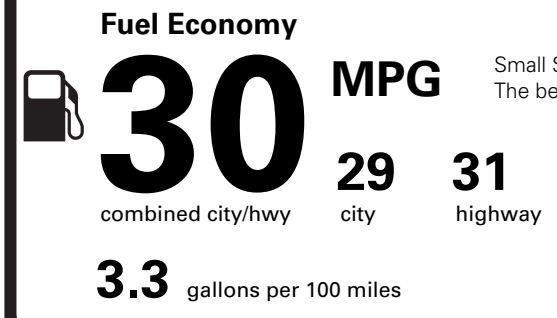

SAFETY/SECURITY

- ADVANCETRAC™ WITH RSC
- AIRBAGS-DUAL-STAGE FRONT
- AIRBAGS-SIDE IMPACT/SAFETY CANOPY SIDE AIR CURTAINS
- AUTO HIGH BEAMS
- PERIMETER ALARM
- PERSONAL SAFETY SYSTEM™
- PRE-COLLISION ASSIST W/AEB
- SOS POST-CRASH ALERT SYS™
- TIRE PRESSURE MONITOR SYS

WARRANTY

- 4YR/50K MILE WARRANTY
- 4YR/50K PICKUPDELIVERY SVC
- 6YR/70K MI POWERTRAIN WARR

INCLUDED ON THIS VEHICLE

(MSRP)

1. **EQUIPMENT GROUP 203A** 4,455.00
2. AUTO AIR REFRESH
   - DIGITAL SCENT
   - HANDS-FREE PWR LIFTGATE
   - PANO VISTA ROOF W/POWER SHADE
   - PERF POS PWR 24-WAY W/ACT MOT
   - REAR HTD SEATS W/SWITCH CNTRL
   - REVEL ULTIMA 3D 28-SPEAKERS
   - POWER CONVERTER-110V
   - CONN PKG: 4 YR INCL W/LNCN-AP

OPTIONAL EQUIPMENT/OTHER

- 2.0L GTDI FHEV 3,000.00
- JET APPEARANCE PACKAGE 3,500.00
- .P255/45R22 A/S TIRES
- .22 SATIN DRK LSTR W/SATIN CHR
- SMILE STATE DISCOUNT - 500.00
- 50 STATE EMISSIONS NO CHARGE
- BLUECRUISE EQUIP:4YRS INCL NO CHARGE
- FRONT LICENSE PLATE BRACKET NO CHARGE

PRICE INFORMATION

BASE PRICE	$63,595.00
TOTAL OPTIONS/OTHER	10,455.00
TOTAL VEHICLE & OPTIONS/OTHER	74,050.00
DESTINATION & DELIVERY	1,995.00

EPA DOT Fuel Economy and Environment

Gasoline Vehicle

Small SUVs range from 14 to 125 MPG. The best vehicle rates 146 MPGe.

You save $250
in fuel costs over 5 years compared to the average new vehicle.

Annual fuel cost $1,650