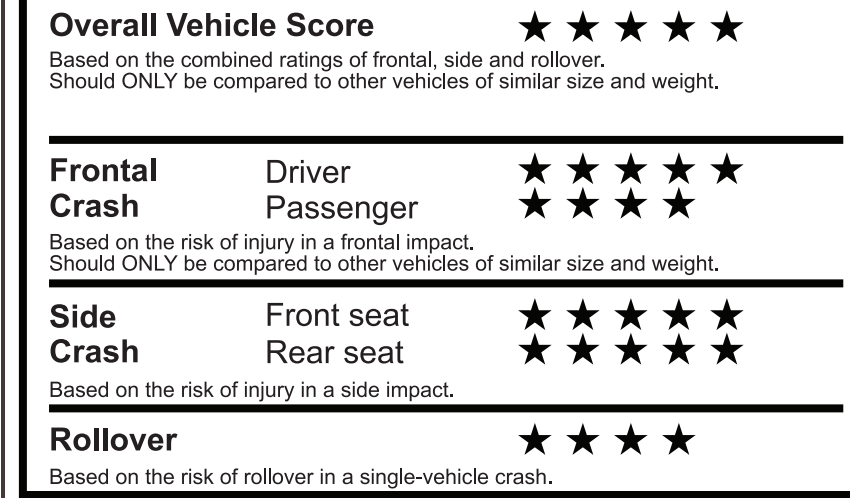

GOVERNMENT 5-STAR SAFETY RATINGS

Star ratings range from 1 to 5 stars (★★★★★), with 5 being the highest. Source: National Highway Traffic Safety Administration (NHTSA). www.safercar.gov or 1-888-327-4236

THE LINCOLN WAY™ APP
Your Dashboard of Services & Features

Download the Lincoln Way app* and you can:

- Remotely start, lock and unlock your vehicle
- Locate your vehicle and check approximate fuel range
- Receive vehicle health alerts

The Lincoln Connect™ modem is active and sending vehicle data (e.g., diagnostics) to Lincoln. See in-vehicle Settings for connectivity options.

Lincoln Protect®

Insist on Lincoln Protect! The only extended service plan fully backed by Lincoln and honored at every Lincoln dealership in the U.S., Canada and Mexico. See your Lincoln dealer or visit www.LincolnOwner.com

LINCOLN AUTOMOTIVE FINANCIAL SERVICES

Get approved online at www.lincolnaf.com

RAMP ONE	CH79	CONVOY	TOTAL MSRP $78,710.00
RAMP TWO	ITEM #: 63-L23X O/T 2		
This label is affixed pursuant to the Federal Automobile Information Disclosure Act. Gasoline, License, and Title Fees, State and Local taxes are not included. Dealer installed options or accessories are not included unless listed above.			TA303 N RD82X 625 001160 01 30 26

Scan The QR Code to get more details about this vehicle

WARNING: Operating, servicing and maintaining a passenger vehicle, pickup truck, van, or off-road vehicle can expose you to chemicals including engine exhaust, carbon monoxide, phthalates, and lead, which are known to the State of California to cause cancer and birth defects or other reproductive harm. To minimize exposure, avoid breathing exhaust, do not idle the engine except as necessary, service your vehicle in a well-ventilated area and wear gloves or wash your hands frequently when servicing your vehicle. For more information go to www.P65Warnings.ca.gov/passenger-vehicle.