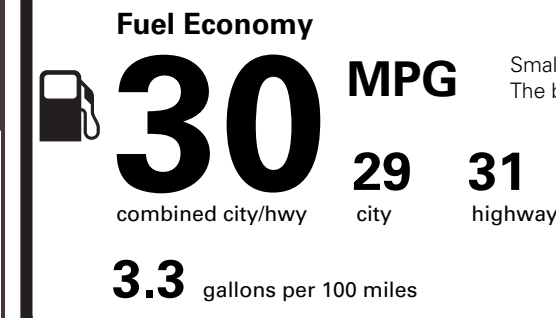

SAFETY/SECURITY

- ADVANCETRAC™ WITH RSC
- AIRBAGS-DUAL-STAGE FRONT
- AIRBAGS-SIDE IMPACT/SAFETY CANOPY SIDE AIR CURTAINS
- AUTO HIGH BEAMS
- PERIMETER ALARM
- PERSONAL SAFETY SYSTEM™
- PRE-COLLISION ASSIST W/AEB
- SOS POST-CRASH ALERT SYS™
- TIRE PRESSURE MONITOR SYS

WARRANTY

- 4YR/50K MILE WARRANTY
- 4YR/50K PICKUPDELIVERY SVC
- 6YR/70K MI POWERTRAIN WARR

INCLUDED ON THIS VEHICLE

(MSRP)

EQUIPMENT GROUP 203A

4,455.00

- AUTO AIR REFRESH
- DIGITAL SCENT
- HANDS-FREE PWR LIFTGATE
- PANO VISTA ROOF W/POWER SHADE
- PERF POS PWR 24-WAY W/ACT MOT
- REAR HTD SEATS W/SWITCH CNTRL
- REVEL ULTIMA 3D 28-SPEAKERS
- POWER CONVERTER-110V
- CONN PKG: 4 YR INCL W/LNCN-AP

OPTIONAL EQUIPMENT/OTHER

2026 MODEL YEAR	
WHISPER BLUE MET CC	750.00
2.0L GTDI FHEV	3,000.00
JET APPEARANCE PACKAGE	3,500.00
.P255/45R22 A/S TIRES	
.22 SATIN DRK LSTR W/SATIN CHR	
50 STATE EMISSIONS	NO CHARGE
BLUECRUISE EQUIP:4YRS INCL	NO CHARGE
FRONT LICENSE PLATE BRACKET	NO CHARGE

DEALER INSTALLED OPTIONS

Trailer Tow Class I	1,415.00

PRICE INFORMATION

BASE PRICE	$63,595.00
TOTAL OPTIONS/OTHER	13,120.00
TOTAL VEHICLE & OPTIONS/OTHER	76,715.00
DESTINATION & DELIVERY	1,995.00

EPA DOT Fuel Economy and Environment

Gasoline Vehicle

Small SUVs range from 14 to 125 MPG. The best vehicle rates 146 MPGe.

You save $250
in fuel costs over 5 years compared to the average new vehicle.

Annual fuel cost $1,650