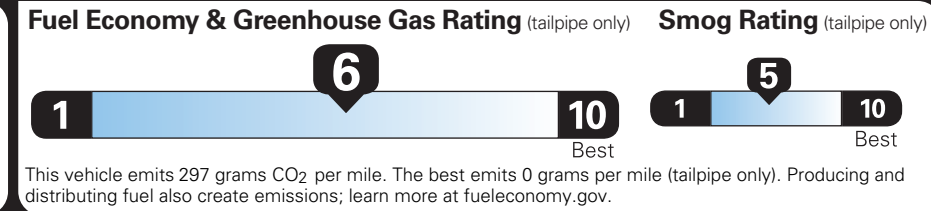

Actual results will vary for many reasons, including driving conditions and how you drive and maintain your vehicle. The average new vehicle gets 29 MPG and costs $8,500 to fuel over 5 years. Cost estimates are based on 15,000 miles per year at $3.30 per gallon. MPGe is miles per gasoline gallon equivalent. Vehicle emissions are a significant cause of climate change and smog.

fueleconomy.gov

Calculate personalized estimates and compare vehicles