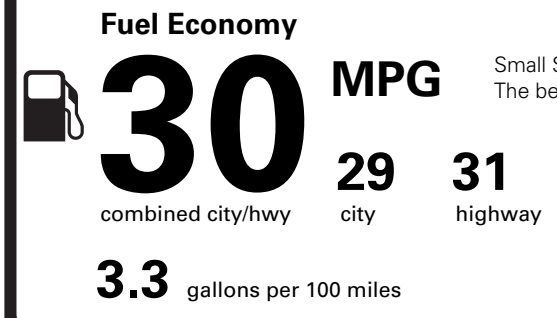

FUNCTIONAL

- 360 DEGREE CAMERA
- ADAPTIVE CRUISE CONTROL
- ADAPTIVE SUSPENSION
- BLIS W/CROSS-TRAFFIC ALERT
- INTELL ACCESS W/PUSH START
- LANE-KEEPING SYSTEM
- LINCOLN CONNECT™ -5G MODEM W/WIFI CAPABILITY
- LINCOLN CO-PILOT360@DR2.0
- LINCOLN DIG EXPERIENCE
- PHONE AS A KEY (PAAK)
- REAR PARKING SENSORS
- SECURICODE™ KEYLESS KEYPAD
- WIRELESS CHARGING PAD

SAFETY/SECURITY

- ADVANCETRAC™ WITH RSC
- AIRBAGS-DUAL-STAGE FRONT
- AIRBAGS-SIDE IMPACT/SAFETY CANOPY SIDE AIR CURTAINS
- AUTO HIGH BEAMS
- PERIMETER ALARM
- PERSONAL SAFETY SYSTEM™
- PRE-COLLISION ASSIST W/AEB
- SOS POST-CRASH ALERT SYS™
- TIRE PRESSURE MONITOR SYS

WARRANTY

- 4YR/50K MILE WARRANTY
- 4YR/50K PICKUPDELIVERY SVC
- 6YR/70K MI POWERTRAIN WARR

INCLUDED ON THIS VEHICLE

(MSRP)

1. **EQUIPMENT GROUP 203A** 4,455.00
2. AUTO AIR REFRESH
   - DIGITAL SCENT
   - HANDS-FREE PWR LIFTGATE
   - PANO VISTA ROOF W/POWER SHADE
   - PERF POS PWR 24-WAY W/ACT MOT
   - REAR HTD SEATS W/SWITCH CNTRL
   - REVEL ULTIMA 3D 28-SPEAKERS
   - POWER CONVERTER-110V
   - CONN PKG: 4 YR INCL W/LNCN-AP

OPTIONAL EQUIPMENT/OTHER

- 2.0L GTDI FHEV 3,000.00
- 21" BRT MCH ALM W/EB PNTD PKCT 850.00
- 50 STATE EMISSIONS NO CHARGE
- BLUECRUISE EQUIP:4YRS INCL NO CHARGE
- FRONT LICENSE PLATE BRACKET NO CHARGE

PRICE INFORMATION

BASE PRICE	$63,595.00
TOTAL OPTIONS/OTHER	8,305.00
TOTAL VEHICLE & OPTIONS/OTHER	71,900.00
DESTINATION & DELIVERY	2,295.00

EPA DOT Fuel Economy and Environment

Gasoline Vehicle

Small SUVs range from 14 to 138 MPG. The best vehicle rates 146 MPGe.

You save $250 in fuel costs over 5 years compared to the average new vehicle.

Annual fuel cost $1,650