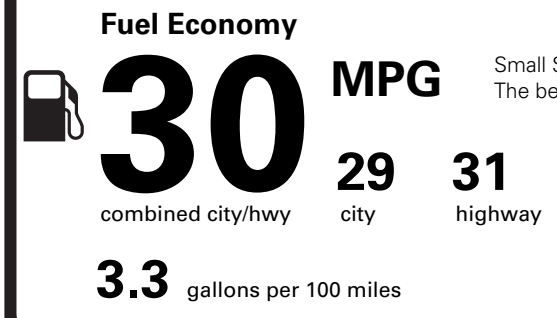

515.00

PRICE INFORMATION

BASE PRICE	\$63,595.00
TOTAL OPTIONS/OTHER	7,970.00
TOTAL VEHICLE & OPTIONS/OTHER	71,565.00
DESTINATION & DELIVERY	1,995.00

(MSRP)

TOTAL MSRP \$73,560.00

Scan The QR Code to get more details about this vehicle

EPA DOT Fuel Economy and Environment

Gasoline Vehicle

Small SUVs range from 14 to 138 MPG. The best vehicle rates 146 MPGe.

You save \$250 in fuel costs over 5 years compared to the average new vehicle.

Annual fuel cost \$1,650